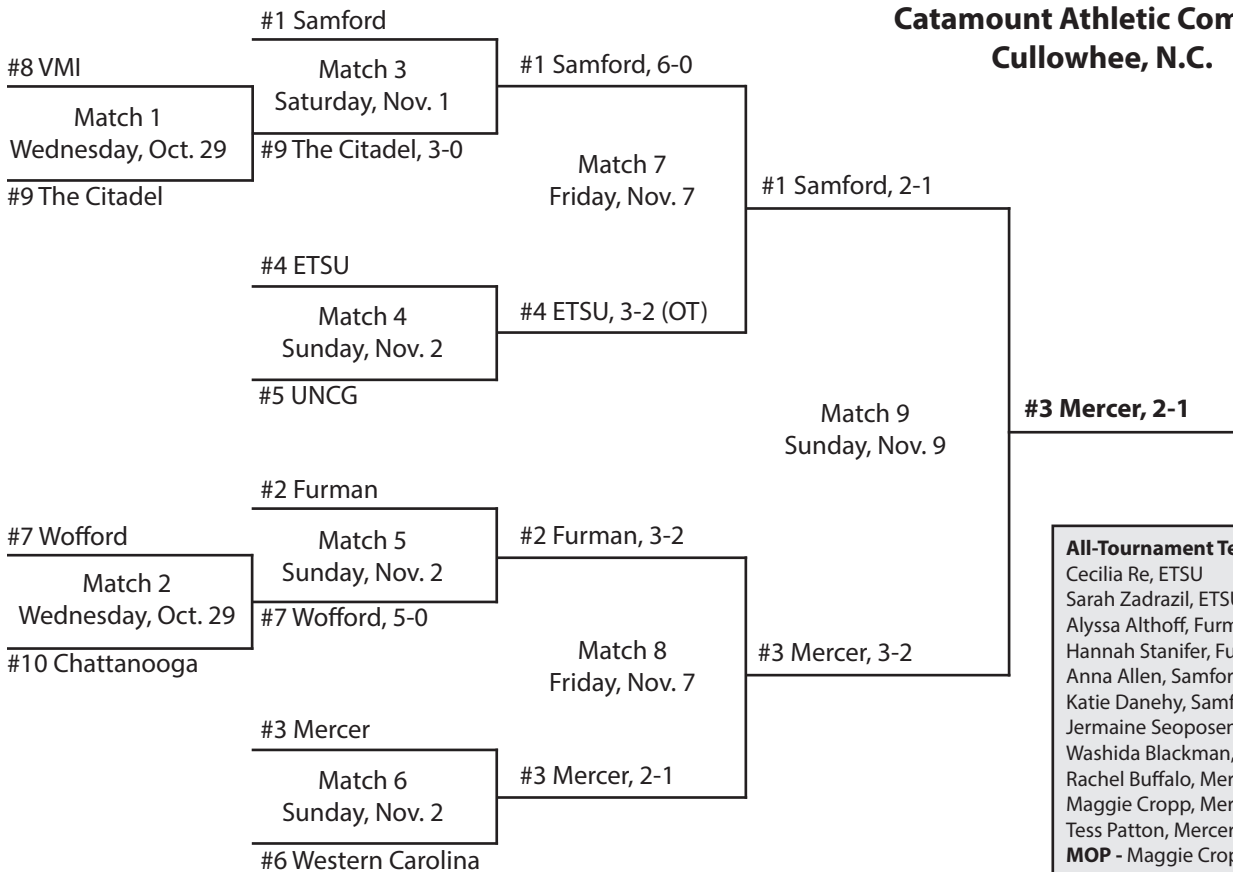

SoCon honors

Player of the Year	Defensive Player of the Year	Coach of the Year	Freshman of the Year
Stephanie DeVita, Furman	Catie Moore, Furman	Todd Yelton, Samford	Garazi Murua, ETSU
All-Conference First Team	All-Conference Second Team	All-Freshman Team	
F Hannah Short, ETSU	F Jamie Alexander, Furman	Mady Riegel, The Citadel	
F Carlie Couch, Furman	F Washida Blackman, Mercer	Garazi Murua, ETSU	
F Chesney White, UNCG	F Malcanisha Kelley, Samford	Paola Roversi, ETSU	
F Jermaine Seoposenwe, Samford	MF Vanessa Aponte, The Citadel	Molly Dwyer, Furman	
MF Sarah Zadrazil, ETSU	MF Lauren Gassie, Mercer	Rachel Shah, Furman	
MF Stephanie DeVita, Furman	MF Rebecca Burrows, UNCG	Chloe Buehler, UNCG	
MF India Robinson, Furman	D Sarah Daane, Mercer	Anna Maddox, Samford	
D Jasmin Dutton, ETSU	D Georgia Brown, UNCG	Virginia McNeil, Samford	
D Catie Moore, Furman	D Christina White, Western Carolina	Chandler Arrowood, Western Carolina	
D Anna Allen, Samford	GK Rose Hull, Furman	Rachel Fenner, Wofford	
GK Maggie Cropp, Mercer	GK Anna Maddox, Samford	Hannah Washko, Wofford	

**First-round, quarterfinals played at higher seed;
Semifinals and final played at
Catamount Athletic Complex,
Cullowhee, N.C.**

All-Tournament Team
Cecilia Re, ETSU
Sarah Zadrazil, ETSU
Alyssa Althoff, Furman
Hannah Stanifer, Furman
Anna Allen, Samford
Katie Danehy, Samford
Jermaine Seoposenwe, Samford
Washida Blackman, Mercer
Rachel Buffalo, Mercer
Maggie Cropp, Mercer
Tess Patton, Mercer
MOP - Maggie Cropp, Mercer