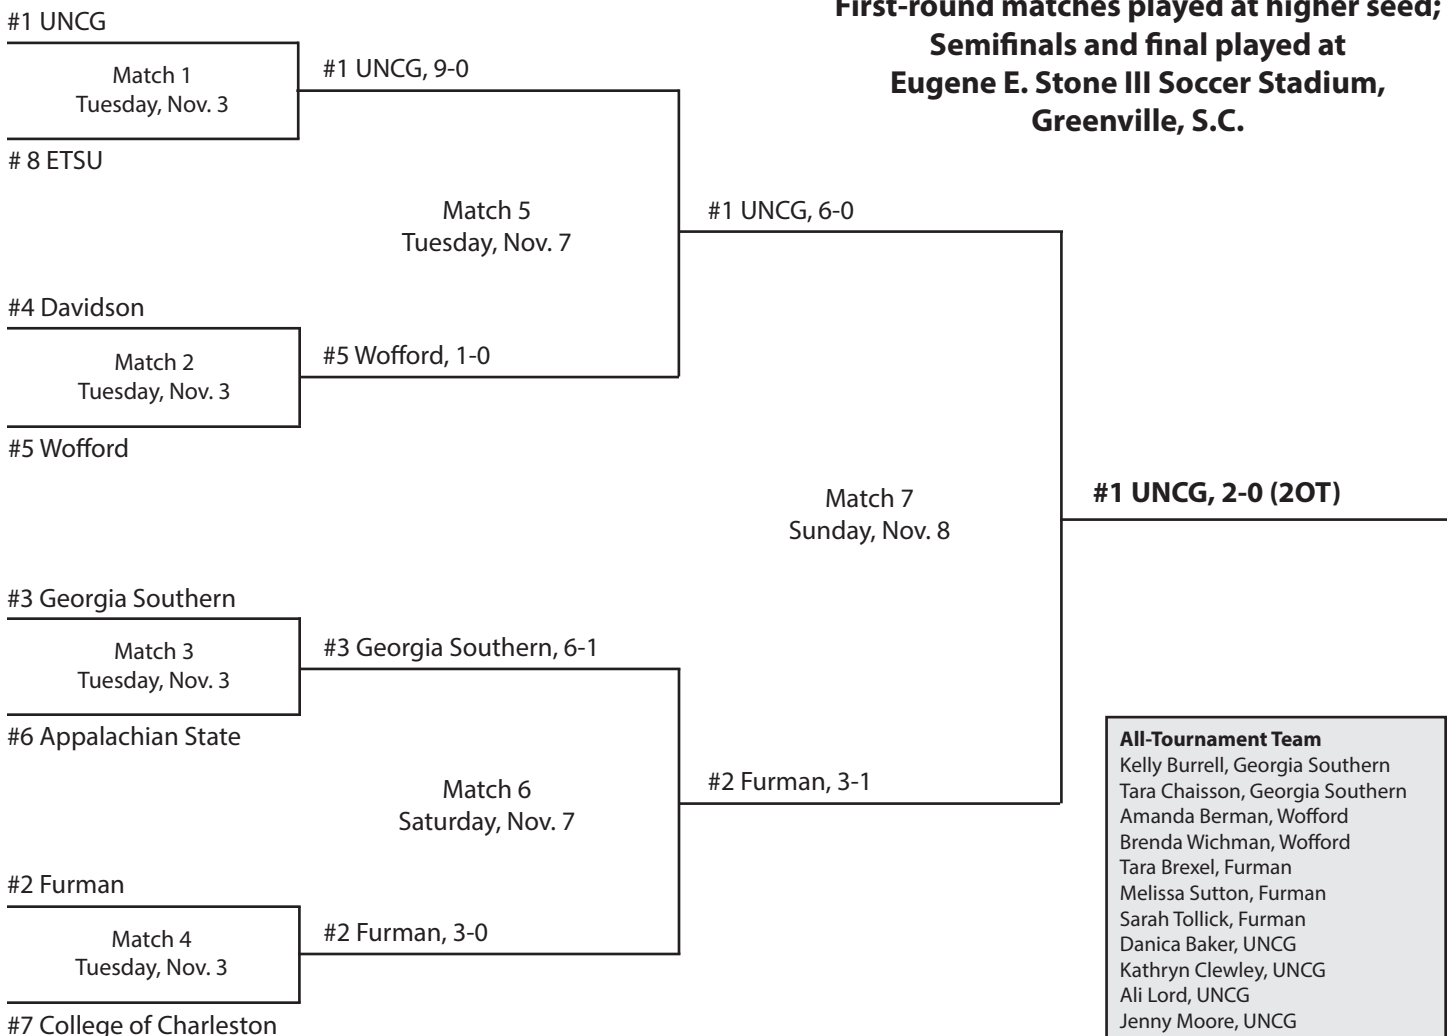

1998 FINAL SUMMARY

STANDINGS	CONFERENCE						OVERALL					
	W	L	T	Pct	GF	GA	W	L	T	Pct	GF	GA
UNCG	8	0	0	1.000	34	9	13	9	1	.586	63	40
Furman	7	1	0	.875	25	6	13	8	0	.619	53	32
Georgia Southern	5	3	0	.625	30	10	10	10	0	.500	65	37
Davidson	5	3	0	.625	15	8	7	13	0	.350	23	45
Wofford	4	4	0	.500	19	12	10	11	0	.476	43	48
Appalachian State	3	5	0	.375	13	13	7	11	0	.388	41	40
College of Charleston	3	5	0	.375	10	26	6	12	0	.333	20	49
ETSU	1	7	0	.125	7	29	5	13	1	.289	21	71
Chattanooga	0	8	0	.000	3	40	1	16	0	.059	13	70

SoCon honors	All-Conference Team	Second Team
Player of the Year Ali Lord, UNCG	First Team F Leah Versteegen, Furman F Tara Chaisson, Georgia Southern F Ali Lord, UNCG MF Kaye Brownlee, Furman MF Danica Baker, UNCG MF Heidi Best, Wofford D Kelly Rennick, Davidson D Lauren Killey, Furman D Lindsey Grossman, Georgia Southern GK Melissa Barnes, Furman GK Paula Domitrovits, UNCG	Second Team F Ginny Dye, Davidson F Robin Thirsk, Georgia Southern F Amanda Berman, Wofford MF Melissa Turner, Furman MF Vanessa Vickrey, Georgia Southern MF Pa'tra Glavin, UNCG MF Lynsey McLean, UNCG D Katie Hand, Appalachian State D Abby Mouch, ETSU D Bridgett Giles, Furman GK Seana Patrick, College of Charleston
Coach of the Year Brian Lee, Furman		
Freshman of the Year Kaye Brownlee, Furman		

**First-round matches played at higher seed;
Semifinals and final played at
Eugene E. Stone III Soccer Stadium,
Greenville, S.C.**

All-Tournament Team
Kelly Burrell, Georgia Southern
Tara Chaisson, Georgia Southern
Amanda Berman, Wofford
Brenda Wichman, Wofford
Tara Brexel, Furman
Melissa Sutton, Furman
Sarah Tollick, Furman
Danica Baker, UNCG
Kathryn Clewley, UNCG
Ali Lord, UNCG
Jenny Moore, UNCG
MVP - Ali Lord, UNCG