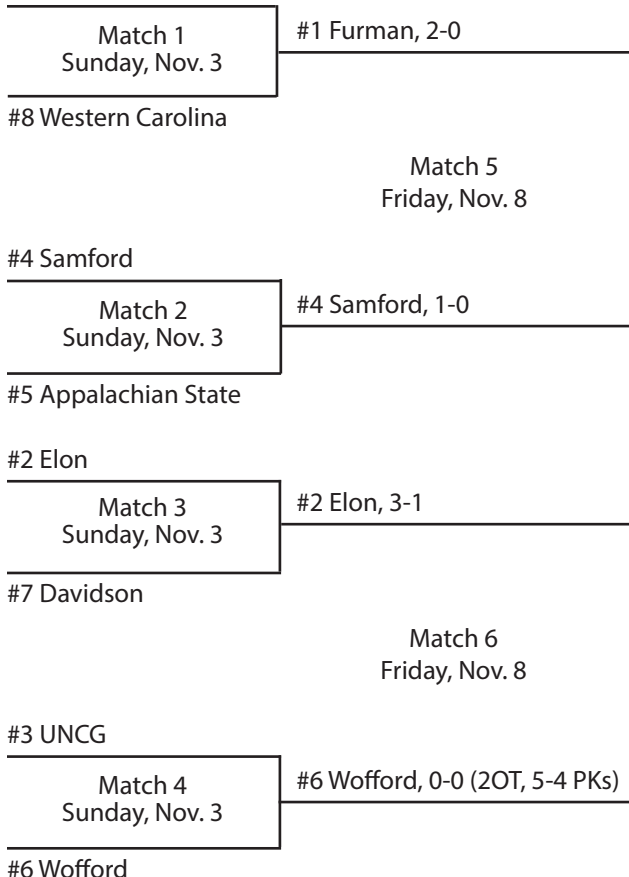

SoCon honors

Player of the Year

Nicole Dennion, Elon

Coach of the Year

Andrew Burr, Furman

Freshman of the Year

Carlie Couch, Furman

All-Conference First Team

- F Nicole Dennion, Elon
- F Carlie Couch, Furman
- F Stephanie DeVita, Furman
- F Malcanisha Kelley, Samford
- MF India Robinson, Furman
- MF Michelle Moll, Samford
- MF Trine Taule, Samford
- D Olivia Mackey, Elon
- D Catie Moore, Furman
- D Maggie Bosley, Wofford
- GK Rose Hull, Furman

All-Conference Second Team

- F Samantha Childress, Appalachian State
- F Julia Holz, Appalachian State
- F Jamie Alexander, Furman
- F Chloe Brackett, Wofford
- MF Chelsey Stark, Elon
- MF Nora El-Shami, Georgia Southern
- MF Chesney White, UNCG
- D Kimmie Krauss, Elon
- D Rebecca Burrows, UNCG
- D Molly Pittman, Samford
- GK Kimberly Cohn, Wofford

All-Freshman Team

- Jane Cline, Appalachian State
- Jaclyn Nieradka, Appalachian State
- Lea Raedle, The Citadel
- Ashley Finke, Davidson
- Erin Tanhauser, Elon
- Carlie Couch, Furman
- Georgia Brown, UNCG
- Rebecca Burrows, UNCG
- Malcanisha Kelley, Samford
- Molly Pittman, Samford
- Tanner Kaplan, Wofford

**First-round matches played at higher seed;
Semifinals and final played at
Snyder Field,
Spartanburg, S.C.**

#1 Furman

1. ### All-Tournament Team
2. Michelle Moll, Samford
   - Shanika Thomas, Samford
   - Maggie Bosley, Wofford
   - Alex Kachulis, Wofford
   - Catherine Brinkman, Elon
   - Kimmie Krauss, Elon
   - Jennifer McGorty, Elon
   - Stephanie DeVita, Furman
   - Rose Hull, Furman
   - Catie Moore, Furman
   - India Robinson, Furman
   - **MOP** - Stephanie DeVita, Furman