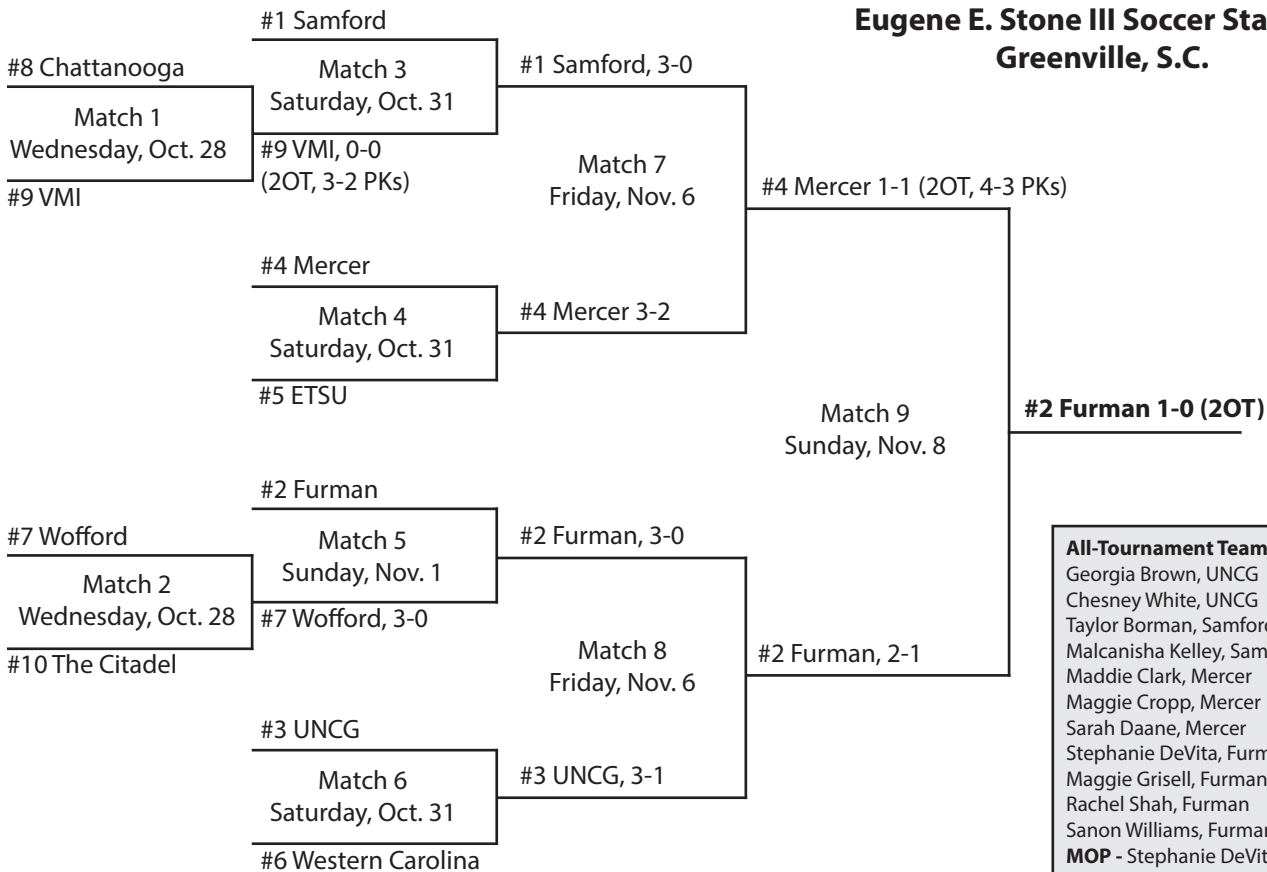

SoCon honors

Player of the Year	Defensive Player of the Year	Coach of the Year	Freshman of the Year
Sarah Zadrazil, ETSU	Olivia Cole, Samford	Todd Yelton, Samford	Caylin Prillaman, UNCG
All-Conference First Team	All-Conference Second Team	All-Freshman Team	
F Sarah Zadrazil, ETSU	F Simona Koren, ETSU	Irina Brutsch, ETSU	
F Carlie Couch, Furman	F Jermaine Seoposenwe, Samford	Emily McKerlie, ETSU	
F Chesney White, UNCG	F Kelly Pannell, Western Carolina	Amani Bright, Furman	
F Malcanisha Kelley, Samford	MF Paola Roversi, ETSU	Jorden Christensen, Mercer	
MF Stephanie DeVita, Furman	MF Maddie Clark, Mercer	Haley McDuffee, Mercer	
MF Georgia Brown, UNCG	MF Katelyn Dimopoulos, Mercer	Gabbi Charles, UNCG	
MF Taylor Borman, Samford	MF Anna Allen, Samford	Caylin Prillaman, UNCG	
D Zoe Fishman, UNCG	D Emily Graves, Furman	Ella Baggett, Samford	
D Olivia Cole, Samford	D Ashley Eddleman, UNCG	Kaitlyn Orman, Samford	
D Alissa Hansen, Samford	D Regan Lehman, UNCG	Sayres McKenna, Western Carolina	
GK Anna Maddox, Samford	GK Maggie Cropp, Mercer	Hayley Younginer, Wofford	

**First-round, quarterfinals played at higher seed;
Semifinals and final played at
Eugene E. Stone III Soccer Stadium,
Greenville, S.C.**

All-Tournament Team
Georgia Brown, UNCG
Chesney White, UNCG
Taylor Borman, Samford
Malcanisha Kelley, Samford
Maddie Clark, Mercer
Maggie Cropp, Mercer
Sarah Daane, Mercer
Stephanie DeVita, Furman
Maggie Grisell, Furman
Rachel Shah, Furman
Sanon Williams, Furman
MOP - Stephanie DeVita, Furman