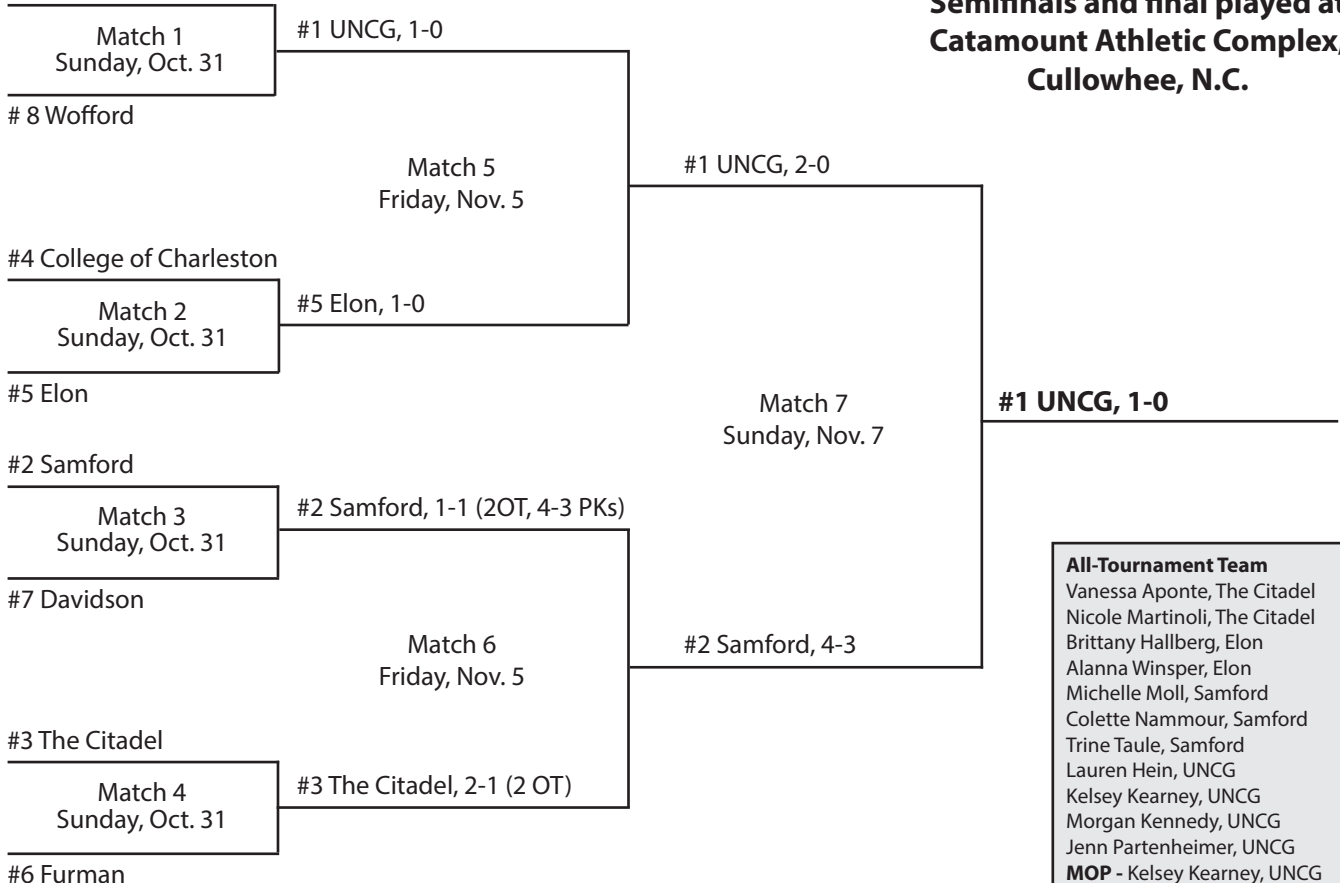

SoCon honors

Player of the Year

Mariana Garcia, The Citadel

Coach of the Year

Bob Winch, The Citadel

Freshman of the Year

Mariana Garcia, The Citadel

All-Conference First Team

F Martha Hall, Furman
F Tabitha Padgett, UNCG
F Donna-Kay Henry, Chattanooga
F Sara Wilkinson, Samford
MF Mariana Garcia, The Citadel
MF Cat Barnekow, UNCG
MF Jenn Partenheimer, UNCG
D Katie Evans, UNCG
D Leah Leppert, Samford
D Colette Namour, Samford
GK Kelsey Kearney, UNCG

All-Conference Second Team

F Nicole Levermann, The Citadel
F Brittany Hallberg, Elon
F Kristen Schmidbauer, UNCG
MF Sarah Schaidle, College of Charleston
MF Allison Drutchas, Davidson
MF Rachel Shelnutt, Furman
MF Paige Lanter, Samford
D Hannah Gmerek, College of Charleston
D Amanda Flink, Davidson
D Ashley Creavalle, Furman
GK Alyssa Whitehead, Samford

All-Freshman Team

Vanessa Aponte, The Citadel
Mariana Garcia, The Citadel
Nicole Levermann, The Citadel
Chelsea Stark, Elon
Dee Makris, Furman
Catie Moore, Furman
Morgan Kennedy, UNCG
Kristen Schmidbauer, UNCG
Stine Schoening, UNCG
Trine Taule, Samford
Brittany Gendron, Western Carolina

#1 UNCG

First-round matches played at higher seed;
Semifinals and final played at
Catamount Athletic Complex,
Cullowhee, N.C.

All-Tournament Team
Vanessa Aponte, The Citadel
Nicole Martinoli, The Citadel
Brittany Hallberg, Elon
Alanna Winsper, Elon
Michelle Moll, Samford
Colette Nammour, Samford
Trine Taule, Samford
Lauren Hein, UNCG
Kelsey Kearney, UNCG
Morgan Kennedy, UNCG
Jenn Partenheimer, UNCG
MOP - Kelsey Kearney, UNCG