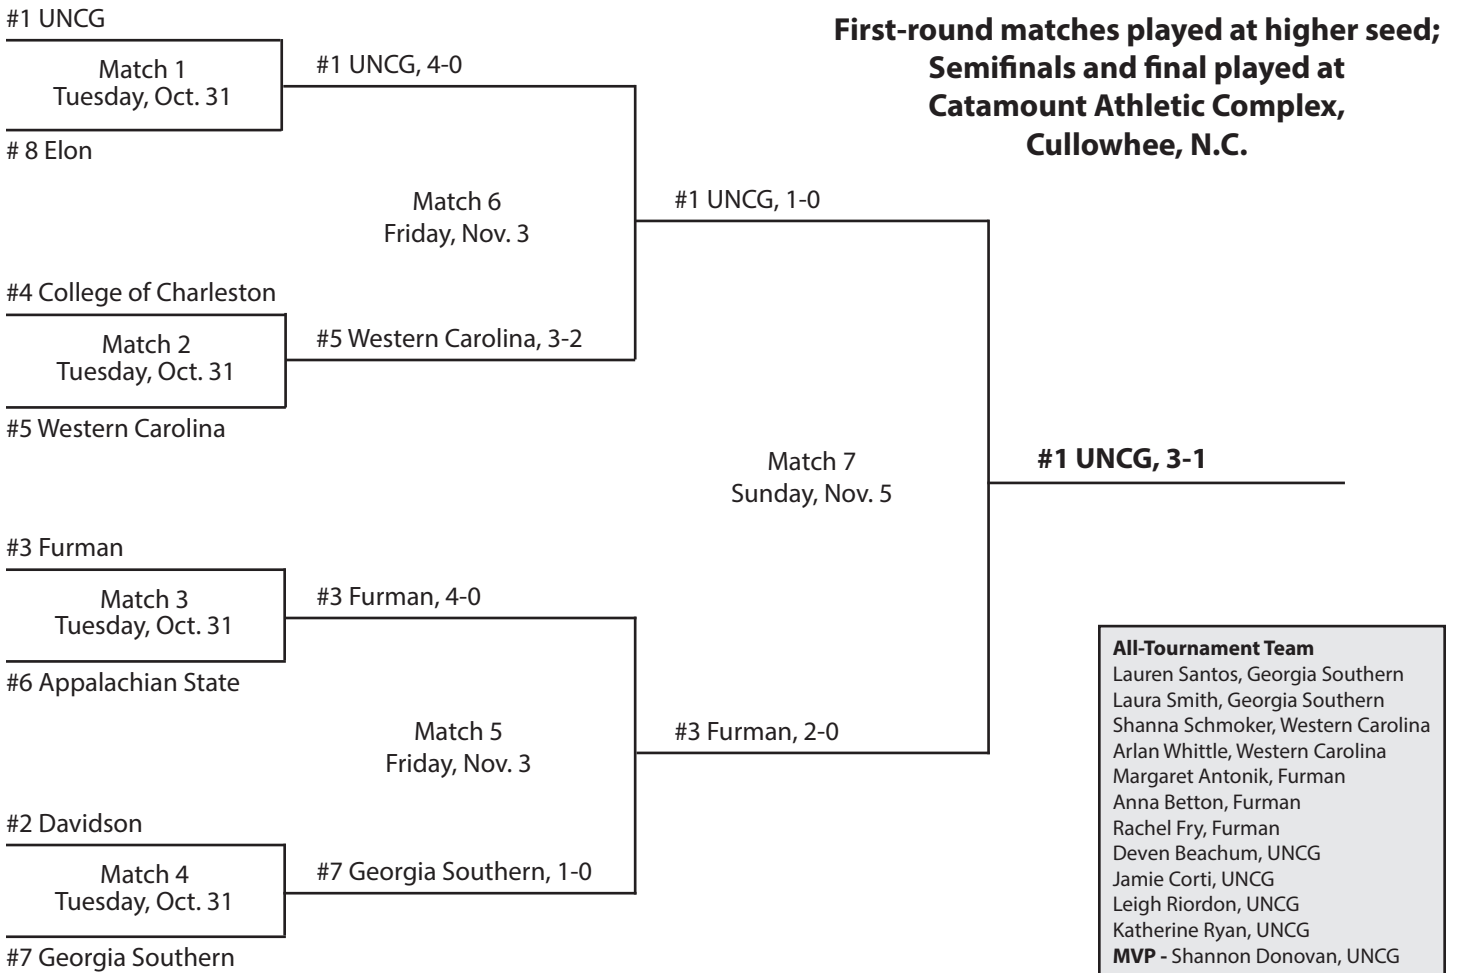

2006 FINAL SUMMARY

STANDINGS	CONFERENCE						OVERALL					
	W	L	T	Pts	GF	GA	W	L	T	Pct	GF	GA
UNCG	9	0	1	28	25	6	13	8	2	.609	39	24
Davidson	7	3	0	21	23	9	11	7	2	.600	35	18
Furman	6	3	1	19	22	11	11	10	1	.523	40	31
College of Charleston	6	4	0	18	23	9	8	9	2	.474	27	22
Western Carolina	5	3	2	17	16	10	10	8	3	.548	31	23
Appalachian State	5	4	1	16	12	10	9	9	1	.500	28	23
Georgia Southern	5	5	0	15	13	14	8	11	1	.425	21	27
Wofford	3	5	2	11	8	12	6	7	4	.471	24	19
Elon	3	5	2	11	8	10	6	11	2	.368	16	29
Chattanooga	0	8	2	2	7	22	3	11	3	.265	18	35
The Citadel	0	9	1	1	3	41	1	17	2	.100	9	64

SoCon honors	All-Conference Team	Second Team
Player of the Year Shannon Donovan, UNCG	First Team F Anna Betton, Furman F Ashley Toussaint, Georgia Southern F Deven Beachum, UNCG MF Gena Villari, Furman MF Karla Davis, UNCG MF Jessica Patterson, UNCG MF Heather Dittmer, Western Carolina D Nancy Haskell, Davidson D Stacy Simpson, Furman D Shannon Donovan, UNCG GK Stacey Matthiessen, Chattanooga	Second Team F Teryn Schuetz, College of Charleston F Rachele Ornelas, The Citadel F Kelly Attayek, UNCG MF Jackie Hoffman, Appalachian State MF Caroline Wertis, College of Charleston MF Jessica Connert, Wofford D Danielle Jordan, College of Charleston D Monica Houseworth, Elon D Kate Johnson, Furman D Mickey Palanza, Furman GK Katherine Ryan, UNCG
Coach of the Year Eddie Radwanski, UNCG		
Co-Freshman of the Year Suzanne Sittko, Davidson Jen Bronson, UNCG		

All-Tournament Team
Lauren Santos, Georgia Southern
Laura Smith, Georgia Southern
Shanna Schmoker, Western Carolina
Arlan Whittle, Western Carolina
Margaret Antonik, Furman
Anna Betton, Furman
Rachel Fry, Furman
Deven Beachum, UNCG
Jamie Corti, UNCG
Leigh Riordon, UNCG
Katherine Ryan, UNCG
MVP - Shannon Donovan, UNCG