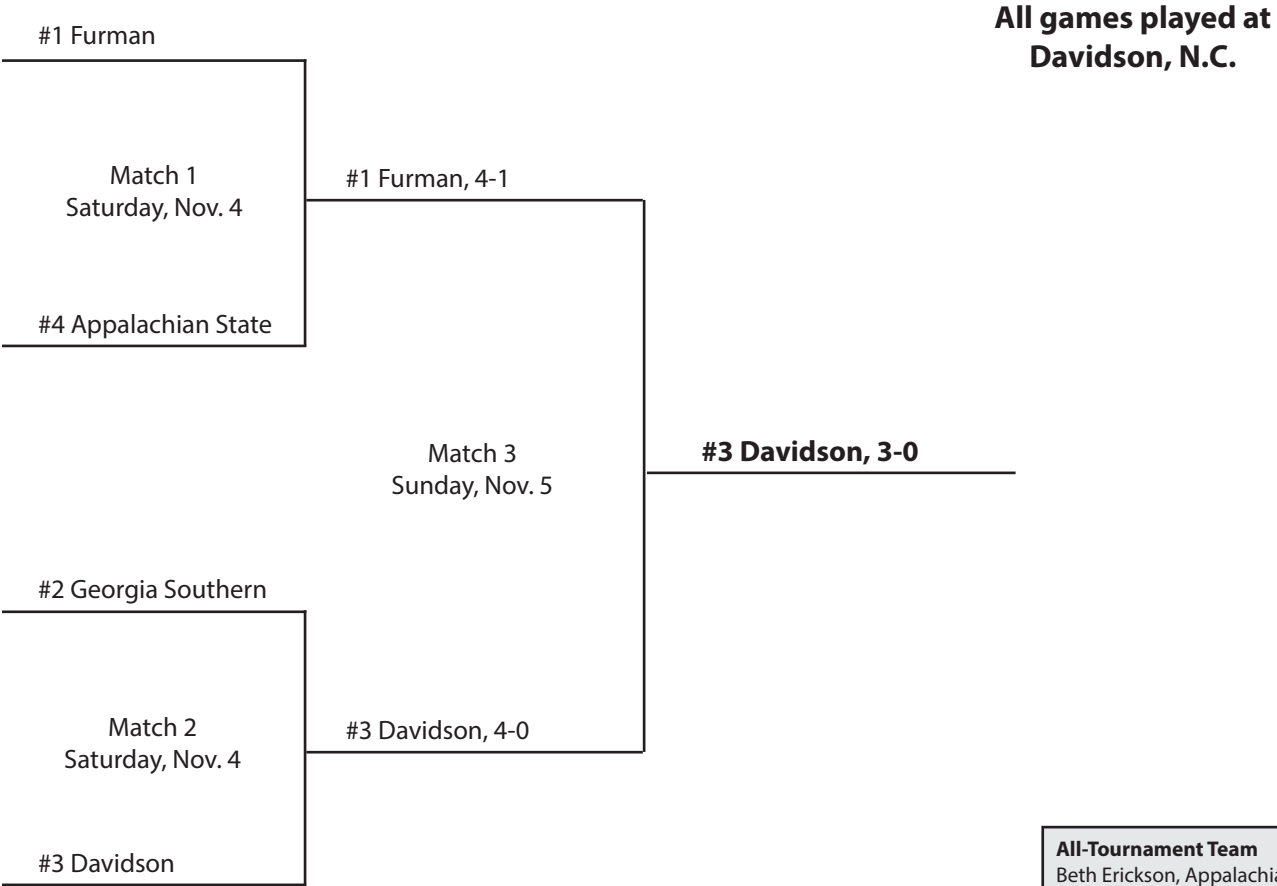

1995 FINAL SUMMARY

STANDINGS	CONFERENCE						OVERALL					
	W	L	T	Pct	GF	GA	W	L	T	Pct	GF	GA
Furman	4	1	1	.750	17	8	9	9	1	.500	39	35
Georgia Southern	4	2	0	.667	11	8	12	7	0	.632	48	30
Davidson	3	2	1	.583	16	11	11	9	2	.545	49	27
Appalachian State	0	6	0	.000	5	22	3	16	1	.175	17	61

SoCon honors		All-Conference Team	
Player of the Year Liz Bielefeld, Furman		F	Claudia Lombard, Davidson
		F	Laura Wise, Furman
Coach of the Year Brian Lee, Furman		F	Debbie Hensley, Georgia Southern
		MF	Kelly Ammann, Davidson
Freshman of the Year Leah Versteegen, Furman		MF	Leah Versteegen, Furman
		MF	Morgan Cox, Georgia Southern
		MF	Rachel Tolliver, Georgia Southern
		D	Beth Erickson, Appalachian State
		D	Shannon Lowrance, Davidson
		D	Liz Bielefeld, Furman
		GK	Amanda Sandling, Georgia Southern

Only First Team was awarded in 1995.

All-Tournament Team
Beth Erickson, Appalachian State
Brooke Satterfield, Appalachian State
Lindsey Grossman, Georgia Southern
Megan Pinkston, Georgia Southern
Amy Anderson, Furman
Holly Aure, Furman
Cynthia Bankston, Furman
Amy Kanoff, Davidson
Claudia Lombard, Davidson
Shannon Lowrance, Davidson
Alison Noznesky, Davidson
MVP - Claudia Lombard, Davidson