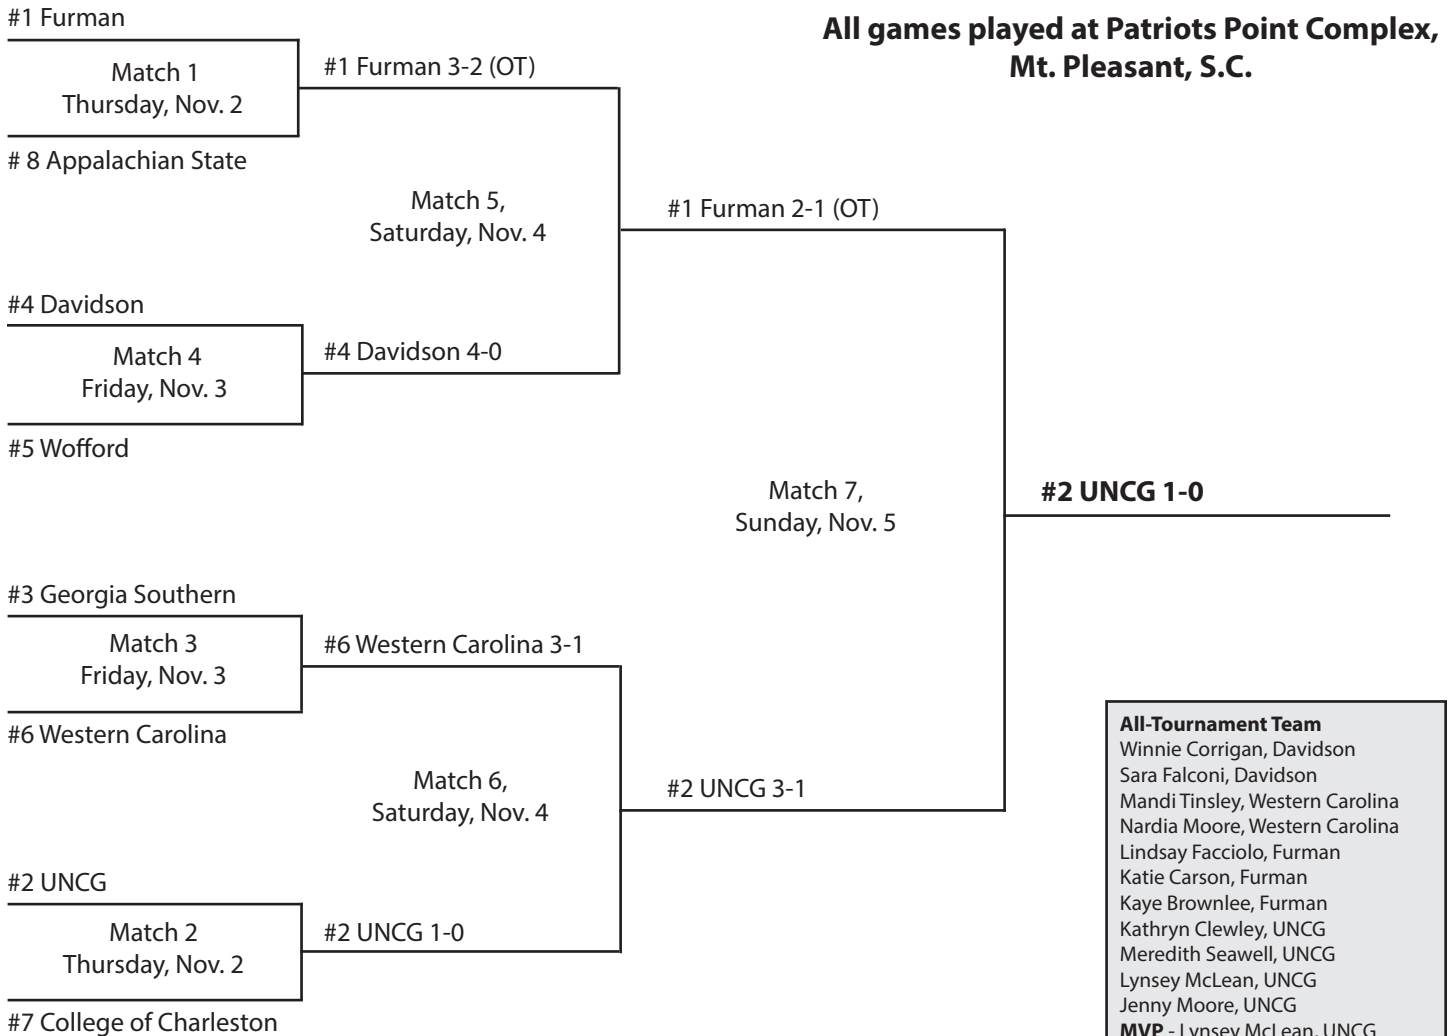

2000 FINAL SUMMARY

STANDINGS	CONFERENCE						OVERALL					
	W	L	T	Pct	GF	GA	W	L	T	Pct	GF	GA
Furman	9	0	0	1.000	34	6	20	3	0	.870	83	23
UNCG	7	2	0	.750	19	4	14	8	1	.630	39	28
Georgia Southern	6	3	0	.667	25	13	14	5	0	.737	58	18
Davidson	6	3	0	.667	19	12	14	8	0	.636	47	35
Wofford	5	4	0	.556	23	22	10	9	0	.526	46	45
Western Carolina	4	4	1	.500	14	14	11	8	2	.571	49	34
College of Charleston	3	5	1	.389	15	20	4	13	2	.263	28	50
Appalachian State	2	6	1	.278	11	21	7	11	2	.400	37	35
Chattanooga	1	7	1	.166	4	28	6	9	1	.406	22	39
ETSU	0	9	0	.000	6	32	6	12	0	.333	33	47

SoCon honors	All-Conference Team	
Player of the Year Emily Turgeon, Furman	First Team	Second Team
	F Heather Maloney, Davidson	F Leigh Ann Hoskins, Davidson
	F Emily Turgeon, Furman	F Danielle Petro, Furman
	F Melissa Turner, Furman	F Faith Stewart, Wofford
	F Robin Thirsk, Georgia Southern	MF Tara Maloney, Davidson
Coach of the Year Brian Lee, Furman	MF Kaye Brownlee, Furman	MF Amanda Bernard, Georgia Southern
	MF Sarah Tollick, Furman	MF Nardia Moore, Western Carolina
	MF Lynsey McLean, UNCG	D Janis Milne, Georgia Southern
Freshman of the Year Emily Turgeon, Furman	D Bridgett Giles, Furman	D Jennifer Kennedy, UNCG
	D Lauren Killey, Furman	D Brandy Ossmann, Western Carolina
	D Rebecca Shivers, UNCG	GK Melissa Barnes, Furman
	GK Kathryn Clewley, UNCG	GK Katie Menegaz, Wofford

All-Tournament Team
Winnie Corrigan, Davidson
Sara Falconi, Davidson
Mandi Tinsley, Western Carolina
Nardia Moore, Western Carolina
Lindsay Facciolo, Furman
Katie Carson, Furman
Kaye Brownlee, Furman
Kathryn Clewley, UNCG
Meredith Seawell, UNCG
Lynsey McLean, UNCG
Jenny Moore, UNCG
MVP - Lynsey McLean, UNCG