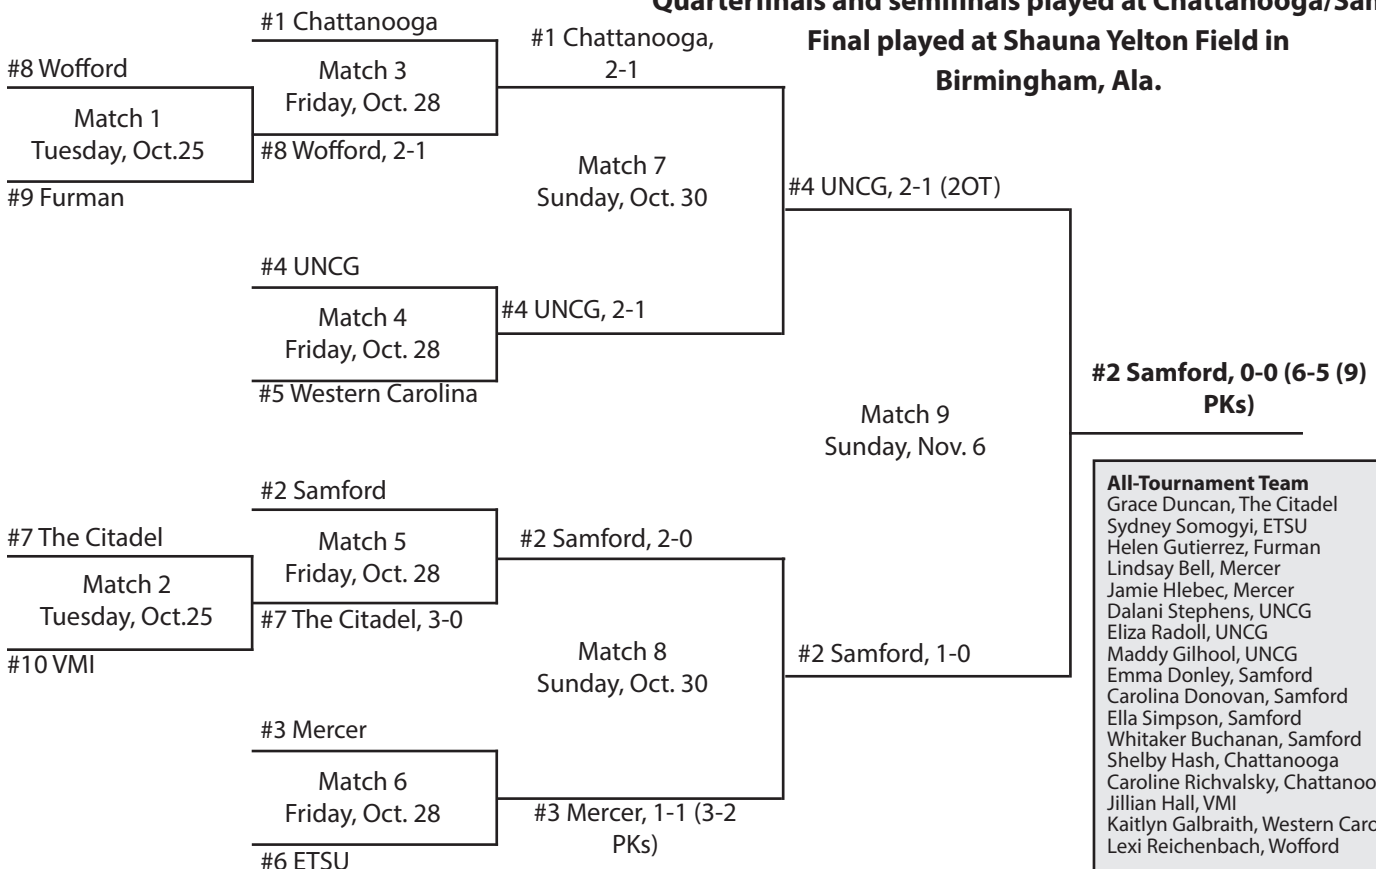

SoCon honors

Player of the Year

Shu Ohba, ETSU

Defensive Player of the Year

Maggie Shaw, Chattanooga

Coach of the Year

Gavin McKinney, Chattanooga

Freshman of the Year

Jada Moorman, Mercer

All-Conference First Team

F – Suzuka Yosue, The Citadel
F – Jada Moorman, Mercer
F – Taylor Yount, Samford
F – Isabella Demarco, Western Carolina
M – Nieva Gaither, Furman
M – Gabi Santora, UNCG
M – Mackenzie Smith, Chattanooga
D – Parker Sikora, UNCG
D – Kylie Gazza, Samford
D – Maggie Shaw, Chattanooga
GK – Shu Ohba, ETSU

All-Conference Second Team

F – Nicole Icen, Mercer
F – Clarissa Salinas, Chattanooga
F – Maggie Lloyd, Western Carolina
M – Shania Diaz, Furman
M – Ciara Whitely, Mercer
M – Whitaker Buchanan, Samford
M – Birna Jóhannsdóttir, Chattanooga
D – Kylie Buchanan, Mercer
D – Chloe Lausell, UNCG
D – Avery Catlett, Chattanooga
GK – Caroline Ekern, Chattanooga

All-Freshman Team

Elisa Fuentes, The Citadel
Celeste Nader, The Citadel
Lindsay Bell, Mercer
Jada Moorman, Mercer
Emma Malone, UNCG
Caroline Ekern, Chattanooga
Zoey Mize, Chattanooga
Caroline Richvalsky, Chattanooga
Clarissa Salinas, Chattanooga
Isabella Demarco, Western Carolina
Ava Robitaille, Western Carolina
Ansley Elizalde, Wofford

First-round played at higher seeds

Quarterfinals and semifinals played at Chattanooga/Samford

Final played at Shauna Yelton Field in Birmingham, Ala.

All-Tournament Team

Grace Duncan, The Citadel
Sydney Somogyi, ETSU
Helen Gutierrez, Furman
Lindsay Bell, Mercer
Jamie Hlebec, Mercer
Dalani Stephens, UNCG
Eliza Radoll, UNCG
Maddy Gilhool, UNCG
Emma Donley, Samford
Carolina Donovan, Samford
Ella Simpson, Samford
Whitaker Buchanan, Samford
Shelby Hash, Chattanooga
Caroline Richvalsky, Chattanooga
Jillian Hall, VMI
Kaitlyn Galbraith, Western Carolina
Lexi Reichenbach, Wofford

Pinnacle Award

Mary Raymond, Samford