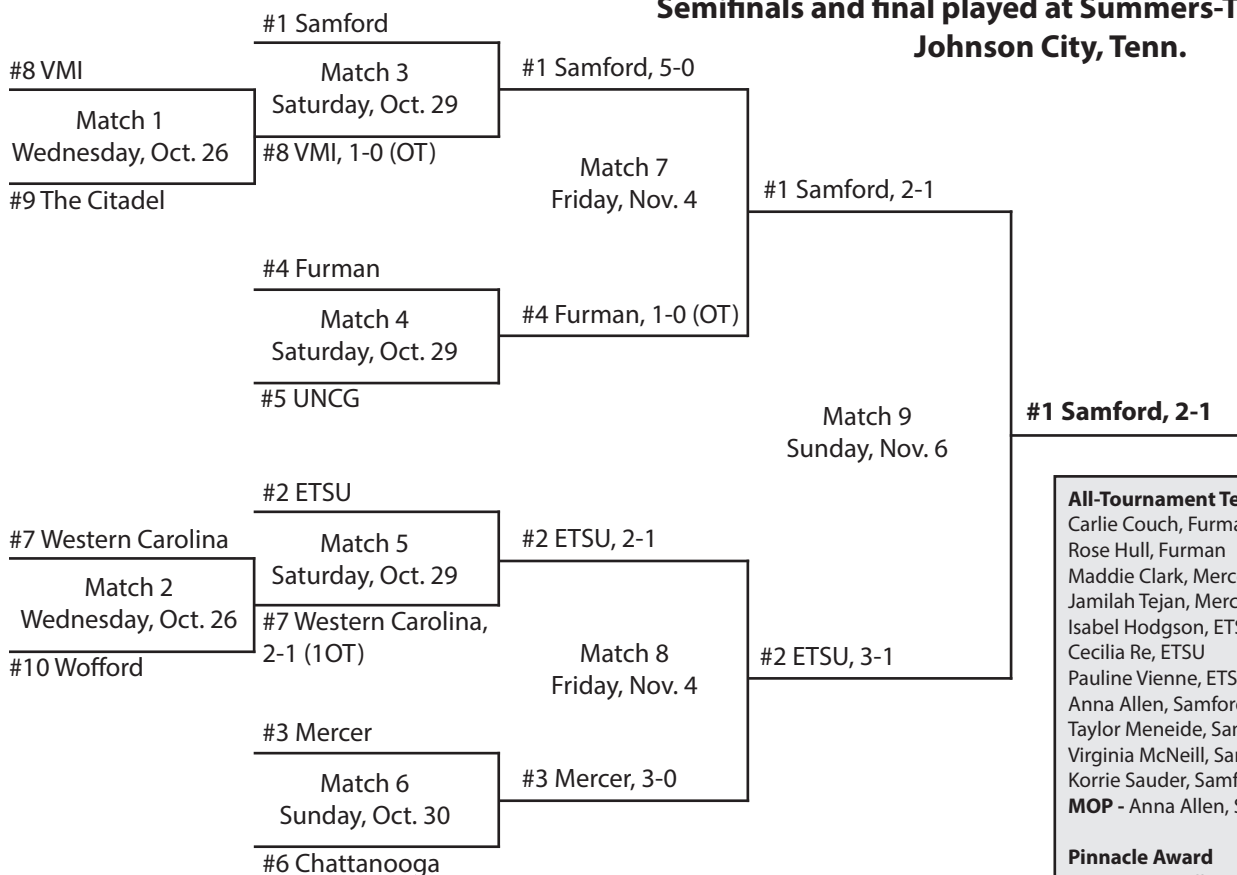

SoCon honors

Player of the Year	Defensive Player of the Year	Coach of the Year	Freshman of the Year
Jermaine Seoposenwe, Samford	Olivia Cole, Samford	Todd Yelton, Samford	Allie Lourie, Samford
All-Conference First Team	All-Conference Second Team	All-Freshman Team	
F Eleonora Goldoni, ETSU	F Treva Aycock, Furman	Georgia Allen, ETSU	
F Carlie Couch, Furman	F Molly Dwyer, Furman	Treva Aycock, Furman	
F Jermaine Seoposenwe, Samford	F Malcanisha Kelley, Samford	Caitlyn Reilly, Furman	
MF Rachel Shah, Furman	MF Irina Brutsch, ETSU	Kellsey Weaver, Furman	
MF Maddie Clark, Mercer	MF Molly Collinson, ETSU	Megan Delmonico, Mercer	
MF Taylor Borman, Samford	MF Georgia Brown, UNCG	Marissa Ferrantino, UNCG	
D Emily McKerlie, ETSU	MF Anna Allen, Samford	Cienna Rideout, UNCG	
D Corinne Wooten, Mercer	D Pauline Vienne, ETSU	Allie Lourie, Samford	
D Olivia Cole, Samford	D Quinn Lombard, Furman	Taylor Meneide, Samford	
D Emily Jones, Samford	D Regan Lehman, UNCG	Jordan Mueller, Chattanooga	
GK Anna Maddox, Samford	GK Chloe Buehler, UNCG	Hannah Torbett, Chattanooga	
		Emily Threatt, Western Carolina	

**First-round, quarterfinals played at higher seed;
Semifinals and final played at Summers-Taylor Stadium,
Johnson City, Tenn.**

All-Tournament Team
Carlie Couch, Furman
Rose Hull, Furman
Maddie Clark, Mercer
Jamilah Tejan, Mercer
Isabel Hodgson, ETSU
Cecilia Re, ETSU
Pauline Vienne, ETSU
Anna Allen, Samford
Taylor Meneide, Samford
Virginia McNeill, Samford
Korrie Sauder, Samford
MOP - Anna Allen, Samford
Pinnacle Award
Virginia McNeill, Samford