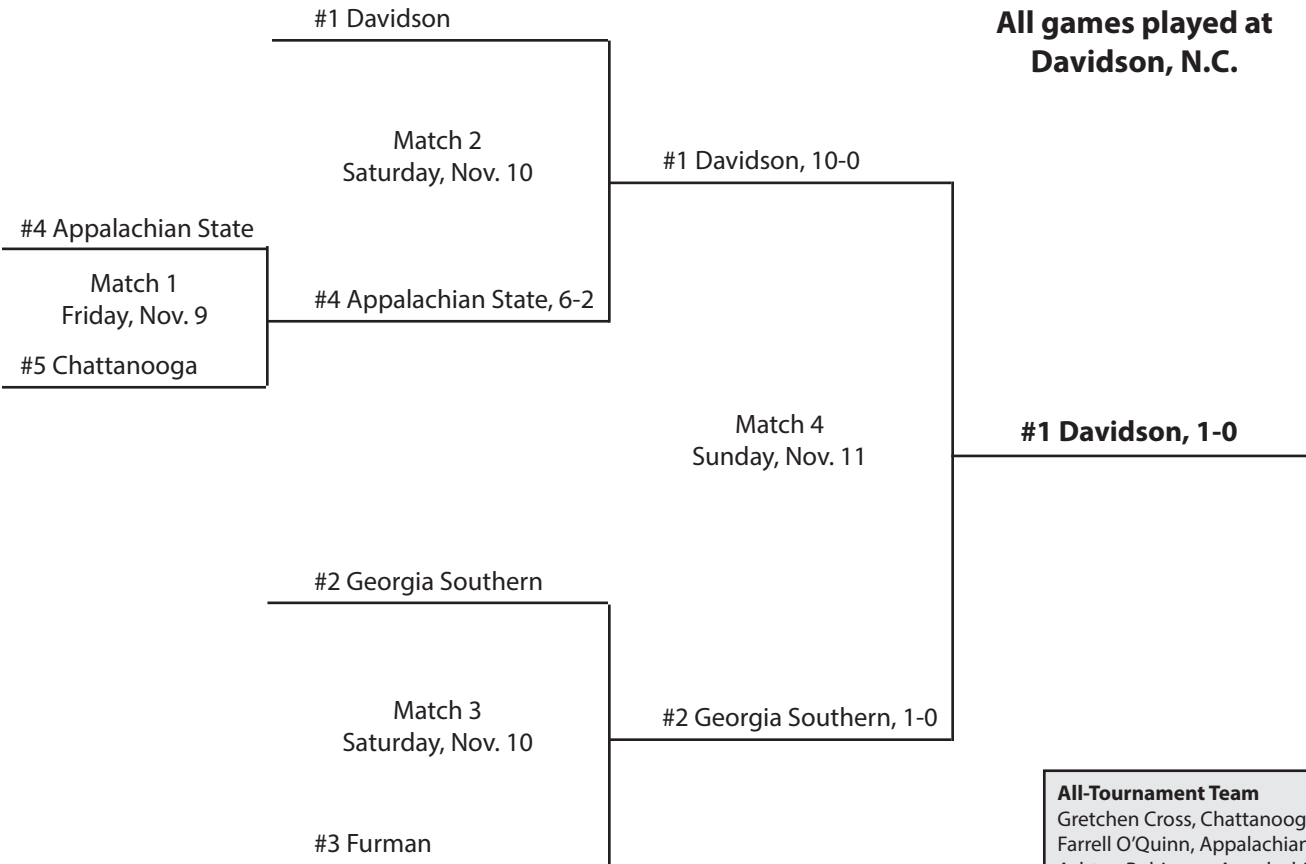

Only First Team was awarded in 1996.

All-Tournament Team

Gretchen Cross, Chattanooga
 Farrell O'Quinn, Appalachian State
 Ashton Robinson, Appalachian State
 Jen McNutt, Furman
 Laura Wise, Furman
 Jodi Berto, Georgia Southern
 Tara Chaisson, Georgia Southern
 Rachel Tolliver, Georgia Southern
 Kelly Ammann, Davidson
 Amy Balsinger, Davidson
 Katherine Cornelius, Davidson
MVP - Katherine Cornelius, Davidson