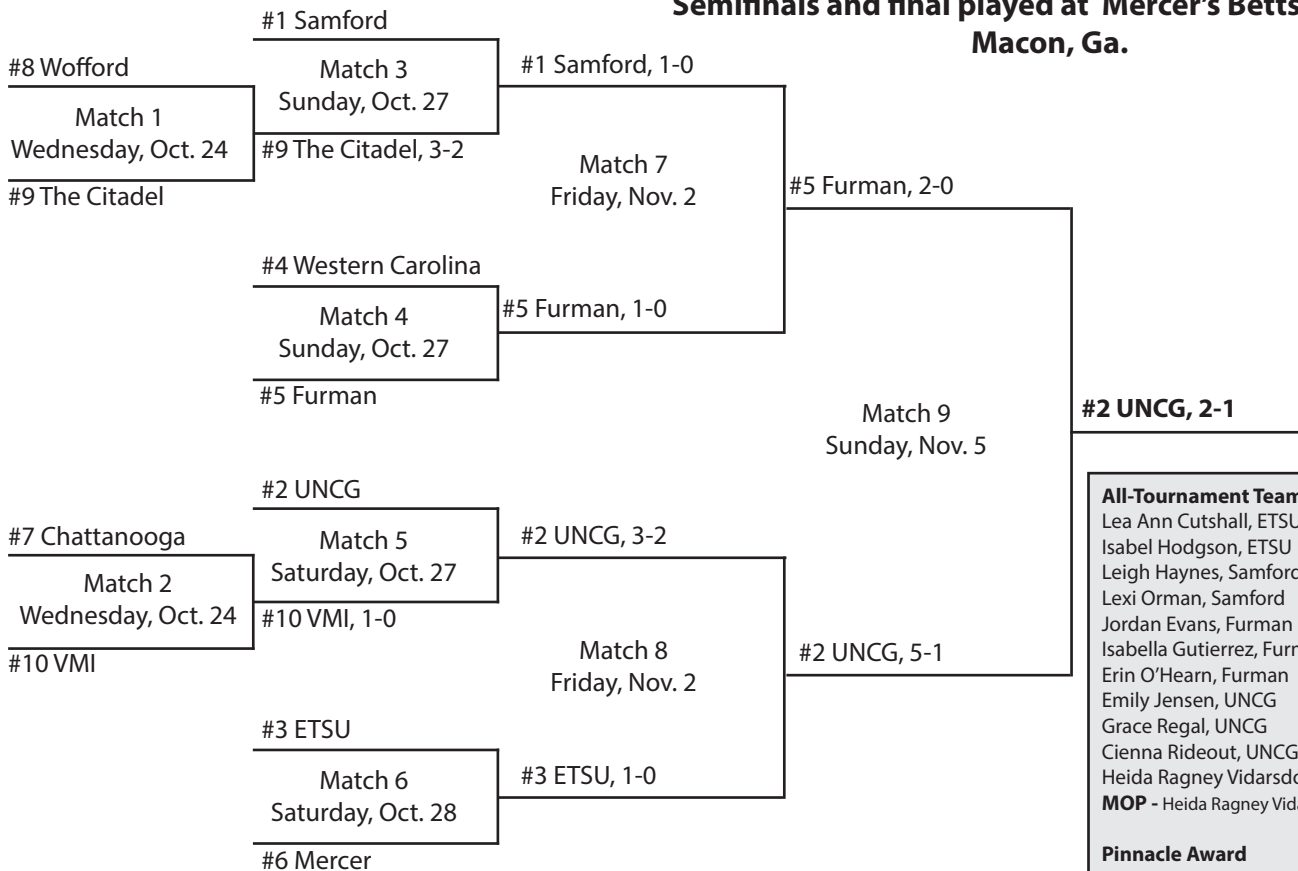

SoCon honors

Player of the Year	Defensive Player of the Year	Coach of the Year	Freshman of the Year
Cienna Rideout, UNCG	Korrie Sauder, Samford	Todd Yelton, Samford	Nicole Souply, UNCG
All-Conference First Team	All-Conference Second Team	All-Freshman Team	
F Eleonora Goldoni, ETSU	F Sarah Connolly, ETSU	Kessy Bradshaw, The Citadel	
F Abigail Zoeller, Mercer	F Ella Baggett, Samford	Grace Baghdady, Furman	
F Cienna Rideout, UNCG	F Hayley Younginer, Wofford	Erin Houlihan, Furman	
MF Caitlyn Reilly, Furman	MF Fiona Dodge, ETSU	Kylie Buchanan, Mercer	
MF Heida Ragney Vidarsdottir, UNCG	MF Rachel Harbin, ETSU	Payton Schurr, Mercer	
MF Allie Lourie, Samford	MF Grace Kennedy, UNCG	Kayla Campbell, UNCG	
MF Caroline Orman, Samford	D Virginia Poe, Furman	Nicole Souply, UNCG	
D Marissa Ferrantino, UNCG	D Taylor Meneide, Samford	Grace Timbario, UNCG	
D Emily Jensen, UNCG	D Taylore Miller, Samford	Hollie Massey, Chattanooga	
D Korrie Sauder, Samford	D Jordan Mueller, Chattanooga	Maggie Shaw, Chattanooga	
GK Stephanie Westaway, Samford	GK Aiyannah Tyler-Cooper, UNCG	Ashton Shields, Chattanooga	

**First-round, quarterfinals played at higher seed;
Semifinals and final played at Mercer's Betts Stadium
Macon, Ga.**

All-Tournament Team
Lea Ann Cutshall, ETSU
Isabel Hodgson, ETSU
Leigh Haynes, Samford
Lexi Orman, Samford
Jordan Evans, Furman
Isabella Gutierrez, Furman
Erin O'Hearn, Furman
Emily Jensen, UNCG
Grace Regal, UNCG
Cienna Rideout, UNCG
Heida Ragney Vidarsdottir, UNCG
MOP - Heida Ragney Vidarsdottir, UNCG
Pinnacle Award
Kaley Tucker, UNCG