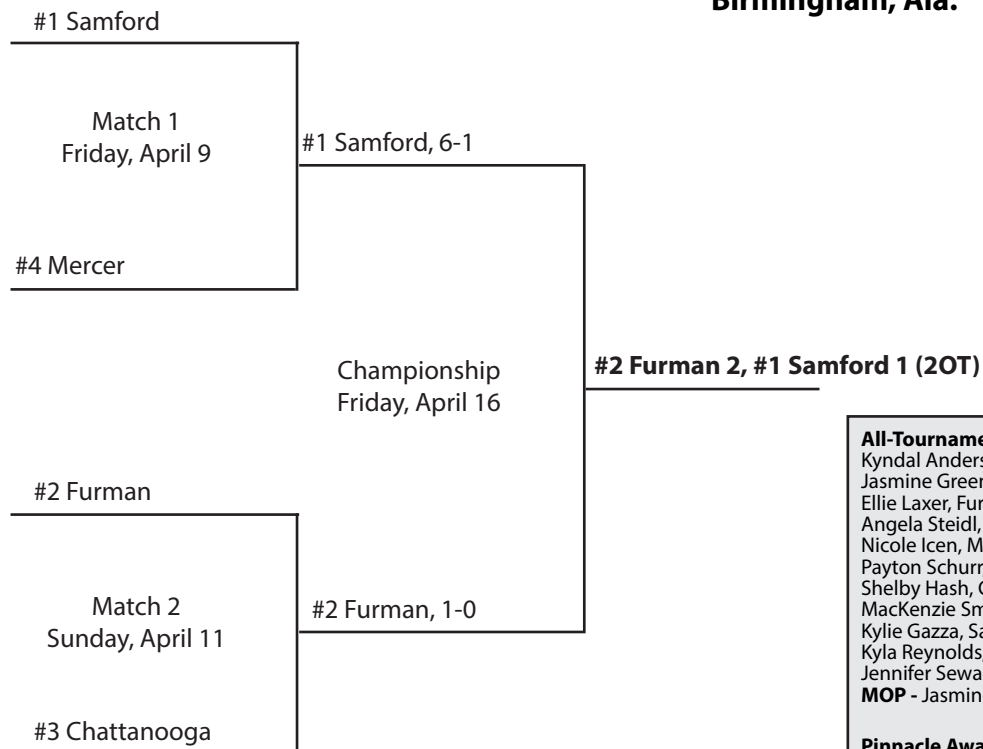

SoCon honors

Player of the Year
Isabella Gutierrez, Furman

Defensive Player of the Year
Maggie Shaw, Chattanooga

Coach of the Year
Gavin McKinney, Chattanooga

Freshman of the Year
Nieva Gaither, Furman

All-Conference First Team

F Suzuka Yosue, The Citadel
F Jasmine Greene, Furman
F Taylor Yount, Samford
M Isabella Gutierrez, Furman
M Miya Poplin, Furman
M Alyssa Frazier, Samford
D Brie Pavol, Mercer
D Kylie Gazza, Samford
D Lexi Orman, Samford
D Maggie Shaw, Chattanooga
GK Morgan McAslan, Samford

All-Conference Second Team

F Ally Fordham, Mercer
F Aliah Kitchens, Mercer
F Caroline Orman, Samford
F Chloe Arnold, Chattanooga
F Rachel Rasins, Wofford
M Nieva Gaither, Furman
M Ciara Whitely, Mercer
M Katie Gilligan, Wofford
D Faith Hauberg, Furman
D Ashley Avelino, UNCG
D Lauren Dluzewski, Chattanooga
GK Jordyn Ebert, Mercer

All-Freshman Team

Sinoxolo Cesane, ETSU
Addison Corn, Furman
Nieva Gaither, Furman
Miya Poplin, Furman
Kendall Cook, Mercer
Ella Simpson, Samford
Kendra Mueller, Chattanooga
Ao Yamada, Chattanooga
Maggie Lloyd, Western Carolina
Mia Bookhard, Wofford
Olivia Hughes, Wofford

Semifinals played at higher seeds Final played at Samford Soccer Stadium Birmingham, Ala.

All-Tournament Team
Kyndal Anderson, Furman
Jasmine Greene, Furman
Ellie Laxer, Furman
Angela Steidl, Furman
Nicole Icen, Mercer
Payton Schurr, Mercer
Shelby Hash, Chattanooga
MacKenzie Smith, Chattanooga
Kylie Gazza, Samford
Kyla Reynolds, Samford
Jennifer Seward, Samford
MOP - Jasmine Greene, Furman

Pinnacle Award
Isabella Gutierrez, Furman