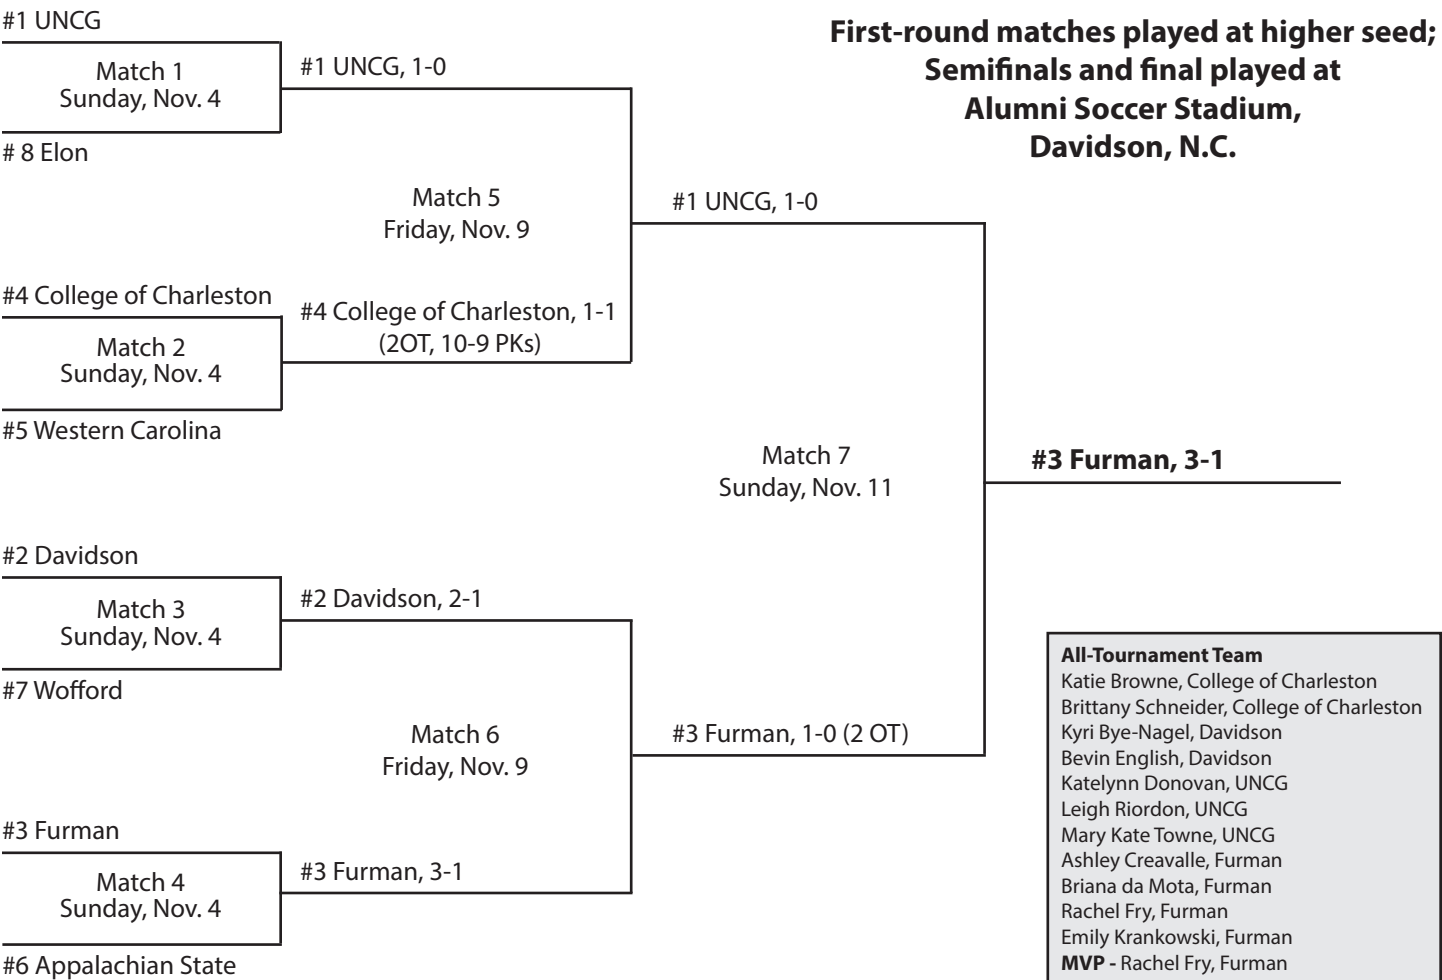

2007 FINAL SUMMARY

STANDINGS	CONFERENCE						OVERALL					
	W	L	T	Pts	GF	GA	W	L	T	Pct	GF	GA
UNCG	10	0	0	30	31	4	16	5	1	.750	45	19
Davidson	8	1	1	25	21	5	14	5	1	.725	37	17
Furman	7	2	1	22	29	10	16	6	1	.717	64	24
College of Charleston	6	2	2	20	18	6	9	8	3	.525	27	24
Western Carolina	4	4	2	14	13	11	9	8	3	.525	26	19
Appalachian State	4	5	1	13	18	13	10	6	3	.605	30	17
Wofford	3	6	1	10	7	12	7	11	2	.400	20	32
Elon	3	6	1	10	14	15	5	12	2	.316	20	35
Georgia Southern	2	6	2	8	13	17	3	12	2	.235	16	27
Chattanooga	2	7	1	7	9	40	2	12	2	.188	11	55
The Citadel	0	10	0	0	3	43	3	16	0	.158	10	68

SoCon honors	All-Conference Team	Second Team
Player of the Year Anna Betton, Furman	First Team F Kyri Bye-Nagel, Davidson F Anna Betton, Furman F Kelly Attayek, UNCG F Kristin Player, UNCG MF Rachel Fry, Furman MF Jen Bronson, UNCG MF Karla Davis, UNCG D Danielle Jordan, College of Charleston D Nancy Haskell, Davidson D Jamie Corti, UNCG GK Katherine Ryan, UNCG	Second Team F Casey Cleary, Appalachian State F Suzanne Sittko, Davidson F Ashley Toussaint, Georgia Southern MF Jaclyn Hoffman, Appalachian State MF Katie Tucker, Furman MF Gena Villari, Furman D Ashley Creavalle, Furman D Kate Myatt, Furman D Mickey Palanza, Furman D Lauren Lopez, UNCG GK Bevin English, Davidson
Coach of the Year Eddie Radwanski, UNCG		
Freshman of the Year Kristin Player, UNCG		

All-Tournament Team
Katie Browne, College of Charleston
Brittany Schneider, College of Charleston
Kyri Bye-Nagel, Davidson
Bevin English, Davidson
Katelynn Donovan, UNCG
Leigh Riordon, UNCG
Mary Kate Towne, UNCG
Ashley Creavalle, Furman
Briana da Mota, Furman
Rachel Fry, Furman
Emily Krankowski, Furman
MVP - Rachel Fry, Furman