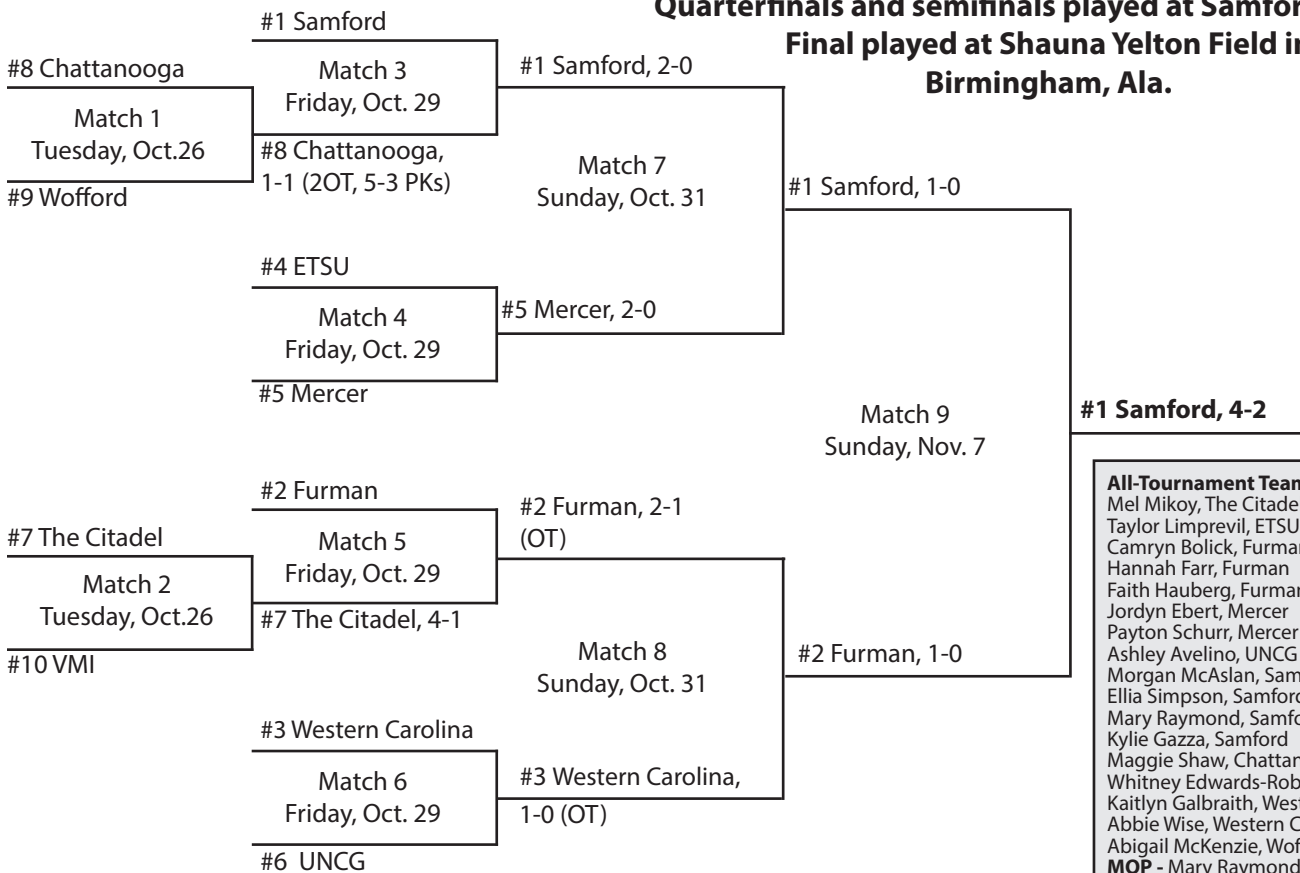

SoCon honors

Player of the Year	Defensive Player of the Year	Coach of the Year	Freshman of the Year
Nieva Gaither, Furman	Kylie Gazza, Samford	Todd Yelton, Samford	Shu Ohba, ETSU
All-Conference First Team	All-Conference Second Team	All-Freshman Team	
F Suzuka Yosue, The Citadel	F Kyndal Anderson, Furman	Shu Ohba, ETSU	
F Jasmine Greene, Furman	F Ally Fordham, Mercer	Sydney Somogyi, ETSU	
F Taylor Yount, Samford	F Rachel Rasins, Wofford	Chandler Lewis-Jenkins, Mercer	
F Valentine Pursey, Western Carolina	M Payton Schurr, Mercer	Lana Whitfield, Mercer	
M Nieva Gaither, Furman	M Ciara Whitely, Mercer	Chloe Lausell, UNCG	
M Isabella Gutierrez, Furman	M Caroline Woods, UNCG	Anna Major, Samford	
M Alyssa Frazier, Samford	M Mary Raymond, Samford	Sylvie Keck, Chattanooga	
D Kylie Gazza, Samford	D Miya Poplin, Furman	Riley Flanagan, VMI	
D Maggie Shaw, Chattanooga	D Kylie Buchanan, Mercer	Kirsten Hahn, Western Carolina	
D Natalie McNally, Western Carolina	D Lindsay Origlasso, Samford	Naya Marcil, Western Carolina	
GK Shu Ohba, ETSU	GK Morgan McAslan, Samford	Caileen Almeida, Wofford	

First-round played at higher seeds
Quarterfinals and semifinals played at Samford/Furman
Final played at Shauna Yelton Field in Birmingham, Ala.

All-Tournament Team
Mel Mikoy, The Citadel
Taylor Limprevil, ETSU
Camryn Bolick, Furman
Hannah Farr, Furman
Faith Hauberg, Furman
Jordyn Ebert, Mercer
Payton Schurr, Mercer
Ashley Avelino, UNCG
Morgan McAslan, Samford
Ellia Simpson, Samford
Mary Raymond, Samford
Kylie Gazza, Samford
Maggie Shaw, Chattanooga
Whitney Edwards-Roberson, VMI
Kaitlyn Galbraith, Western Carolina
Abbie Wise, Western Carolina
Abigail McKenzie, Wofford
MOP - Mary Raymond, Samford
Pinnacle Award
Alyssa Frazier, Samford