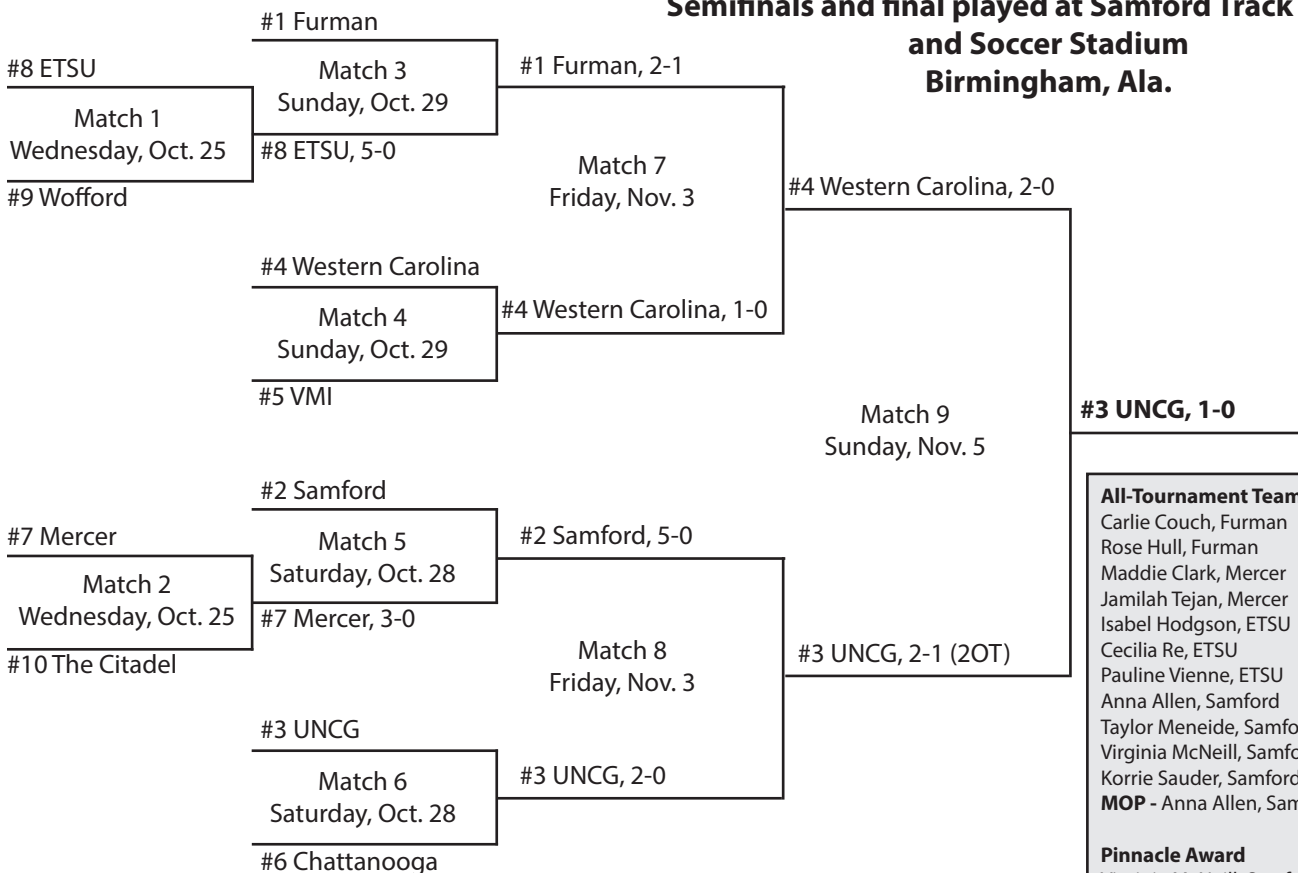

First-round, quarterfinals played at higher seed; Semifinals and final played at Samford Track and Field and Soccer Stadium Birmingham, Ala.

All-Tournament Team Carlie Couch, Furman Rose Hull, Furman Maddie Clark, Mercer Jamilah Tejan, Mercer Isabel Hodgson, ETSU Cecilia Re, ETSU Pauline Vienne, ETSU Anna Allen, Samford Taylor Meneide, Samford Virginia McNeill, Samford Korrie Sauder, Samford MOP - Anna Allen, Samford Pinnacle Award Virginia McNeill, Samford