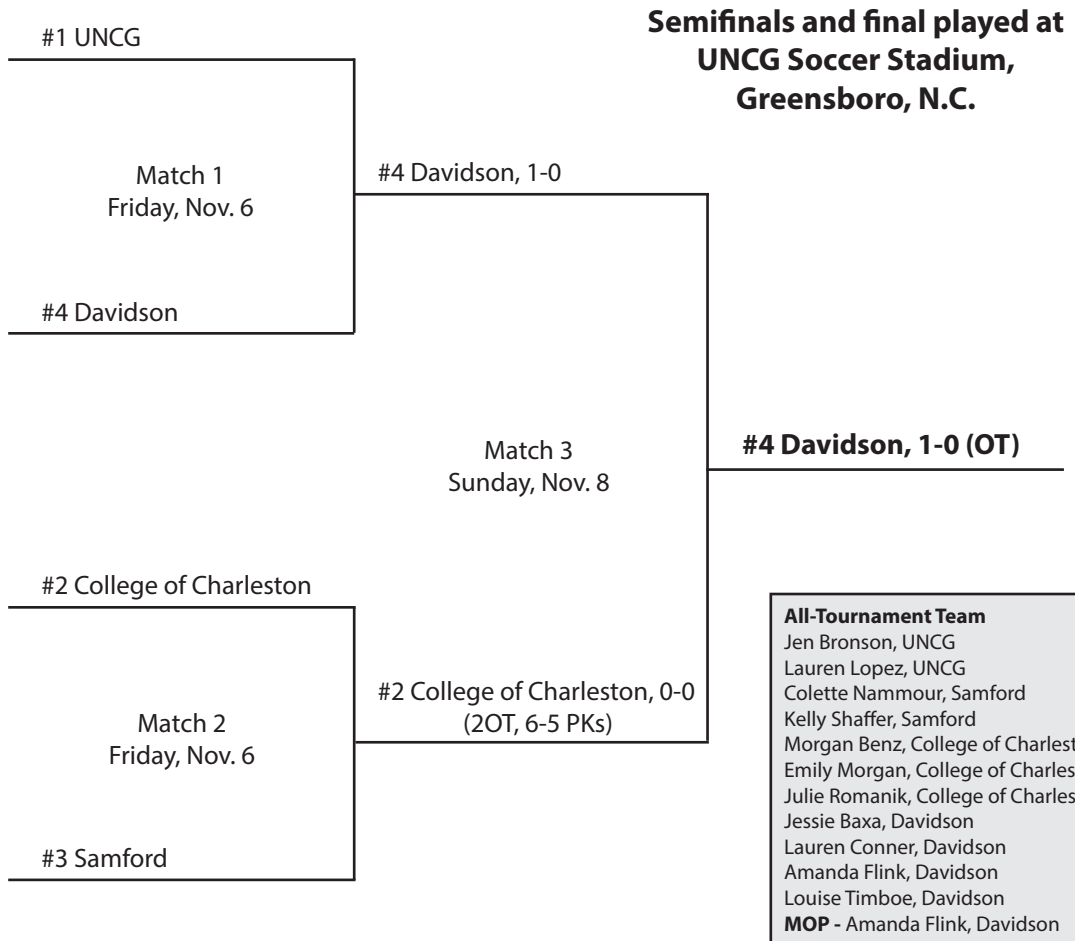

* later vacated all wins and regular-season title

SoCon honors

Co-Player of the Year	Co-Player of the Year	Coach of the Year	Freshman of the Year
Amber Cress, Samford	Tabitha Padgett, UNCG	Bob Winch, The Citadel	Tabitha Padgett, UNCG
All-Conference First Team	All-Conference Second Team	All-Freshman Team	
F Kyri Bye-Nagel, Davidson	F Blakely Low, Davidson	Meggie Graham, Appalachian State	
F Tabitha Padgett, UNCG	F Molly Calpin, Elon	Alyssa Bearden, College of Charleston	
F Amber Cress, Samford	F Kristin Player, UNCG	Louise Timboe, Davidson	
MF Jen Bronson, UNCG	F Donna-Kay Henry, Chattanooga	Scarlett Fakhar, Elon	
MF Jenn Partenheimer, UNCG	MF Courtney Hart, Davidson	Claire O'Keeffe, Elon	
MF Natalie Fleming, Samford	MF Sara El-Shami, Furman	Elizabeth Palmer, Elon	
D Brittany Schneider, College of Charleston	MF Katya Gokhman, Furman	Claire Hodge, Furman	
D Claire O'Keeffe, Elon	D Annie Pease, College of Charleston	Lauren Hein, UNCG	
D Lauren Lopez, UNCG	D Amanda Flink, Davidson	Tabitha Padgett, UNCG	
D Theresa Henry, Samford	D Cat Barnekow, UNCG	Sabbath McKiernan-Allen, Samford	
GK Alyssa Whitehead, Samford	GK Kelsey Kearney, UNCG	Becca Smith, Chattanooga	