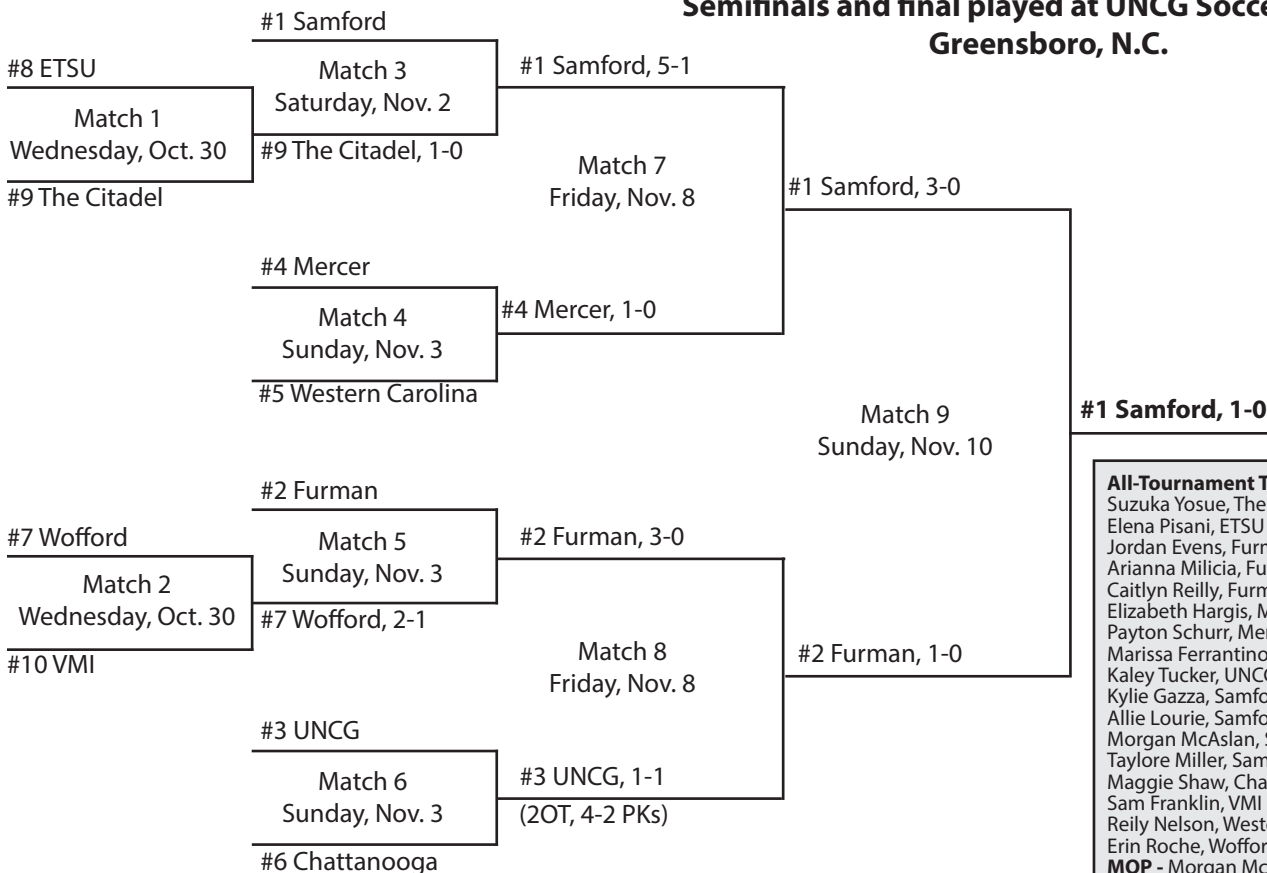

SoCon honors

Player of the Year	Defensive Player of the Year	Coach of the Year	Freshman of the Year
Nicole Icen, Mercer	Taylor Miller, Samford	Tony Economopoulos, Mercer	Jasmine Greene, Furman
All-Conference First Team	All-Conference Second Team	All-Freshman Team	
F Jasmine Greene, Furman	F Suzuka Yosue, The Citadel	Suzuka Yosue, The Citadel	
F Nicole Icen, Mercer	F Kyndal Anderson, Furman	Kyndal Anderson, Furman	
F Cienna Rideout, UNCG	F Caroline Orman, Samford	Jasmine Greene, Furman	
F Taylor Yount, Samford	MF Ciara Whitely, Mercer	Amaya Evans, Mercer	
MF Isabella Gutierrez, Furman	MF Kaley Tucker, UNCG	Nicole Icen, Mercer	
MF Abigail Zoeller, Mercer	MF Hollie Massey, Chattanooga	Ciara Whitely, Mercer	
MF Alyssa Frazier, Samford	MF Julia Winter, Western Carolina	Gabi Santora, UNCG	
D Elena Pisani, ETSU	D Erin O'Hearn, Furman	Nikki Bario, Samford	
D Lexi Orman, Samford	D Megan Delmonico, Mercer	Kyla Reynolds, Samford	
D Taylor Miller, Samford	D Kayla Campbell, UNCG	Taylor Yount, Samford	
GK Morgan McAslan, Samford	GK Kellsey Weaver, Furman	Mackenzie Smith, Chattanooga	

First-round, quarterfinals played at higher seed; Semifinals and final played at UNCG Soccer Stadium Greensboro, N.C.

All-Tournament Team
Suzuka Yosue, The Citadel
Elena Pisani, ETSU
Jordan Evens, Furman
Arianna Milicia, Furman
Caitlyn Reilly, Furman
Elizabeth Hargis, Mercer
Payton Schurr, Mercer
Marissa Ferrantino, UNCG
Kaley Tucker, UNCG
Kylie Gazza, Samford
Allie Lourie, Samford
Morgan McAslan, Samford
Taylor Miller, Samford
Maggie Shaw, Chattanooga
Sam Franklin, VMI
Reily Nelson, Western Carolina
Erin Roche, Wofford
MOP - Morgan McAslan, Samford
Pinnacle Award
Taylor Miller, Samford