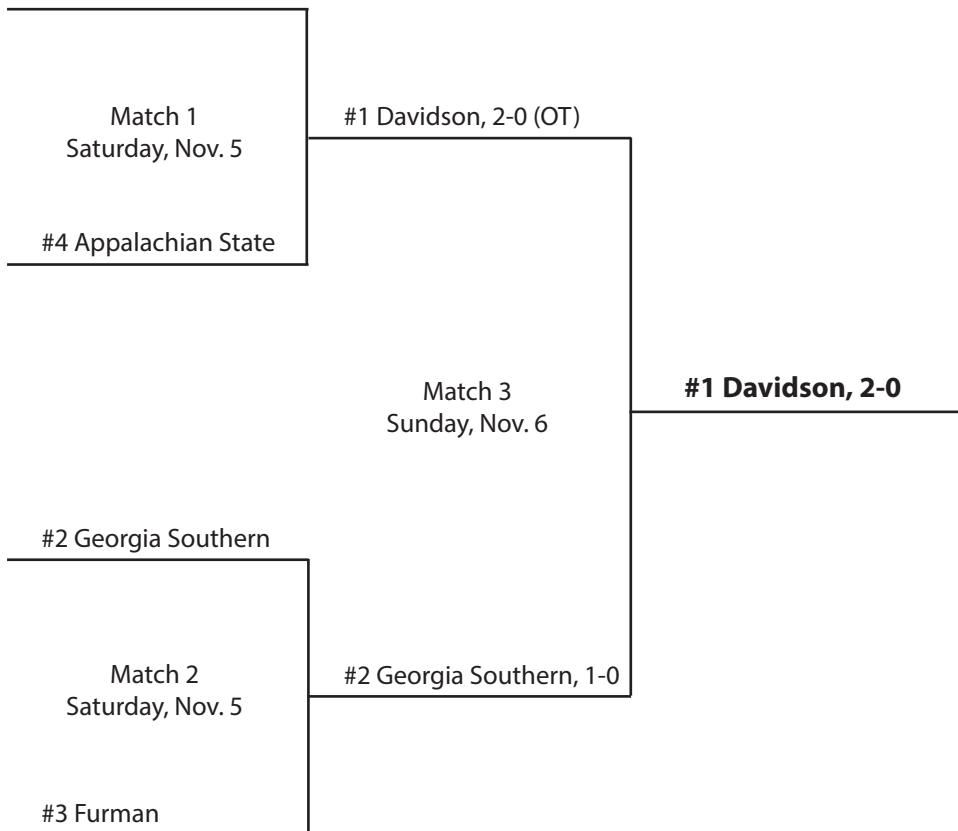

1994 FINAL SUMMARY (INAUGURAL SEASON)

STANDINGS	CONFERENCE						OVERALL					
	W	L	T	Pct	GF	GA	W	L	T	Pct	GF	GA
Davidson	5	1	0	.833	30	5	10	10	1	.500	51	33
Georgia Southern	3	3	0	.500	11	14	10	10	0	.500	43	43
Furman	2	4	0	.333	4	13	4	14	0	.222	10	50
Appalachian State	2	4	0	.333	4	17	3	12	0	.200	11	53

SoCon honors

Player of the Year

Claudia Lombard, Davidson

Coach of the Year

Tom Norton, Georgia Southern

Freshman of the Year

Laura Wise, Furman

All-Conference Team

- F Claudia Lombard, Davidson
- F Debbie Hensley, Georgia Southern
- F Heather Wineberg, Davidson
- MF Kelly Ammann, Davidson
- MF Ellen Sprinkle, Davidson
- MF Laura Wise, Furman
- MF Rachel Tolliver, Georgia Southern
- D Becky Neal, Appalachian State
- D Melissa Moser, Davidson
- D Liz Bielefeld, Furman
- GK Sara Kesler, Furman

Only First Team was awarded in 1994.

#1 Davidson

All games played at Bryan Park, Greensboro, N.C.

All-Tournament Team

- Becky Neal, Appalachian State
- Farrell O'Quinn, Appalachian State
- Liz Bielefeld, Furman
- Leslie Evans, Furman
- Christina Beam, Georgia Southern
- Morgan Cox, Georgia Southern
- Jill Logue, Georgia Southern
- Leslie Griener, Davidson
- Amy Kanoff, Davidson
- Shannon Lowrance, Davidson
- Liz Schaper, Davidson
- **MVP** - Shannon Lowrance, Davidson