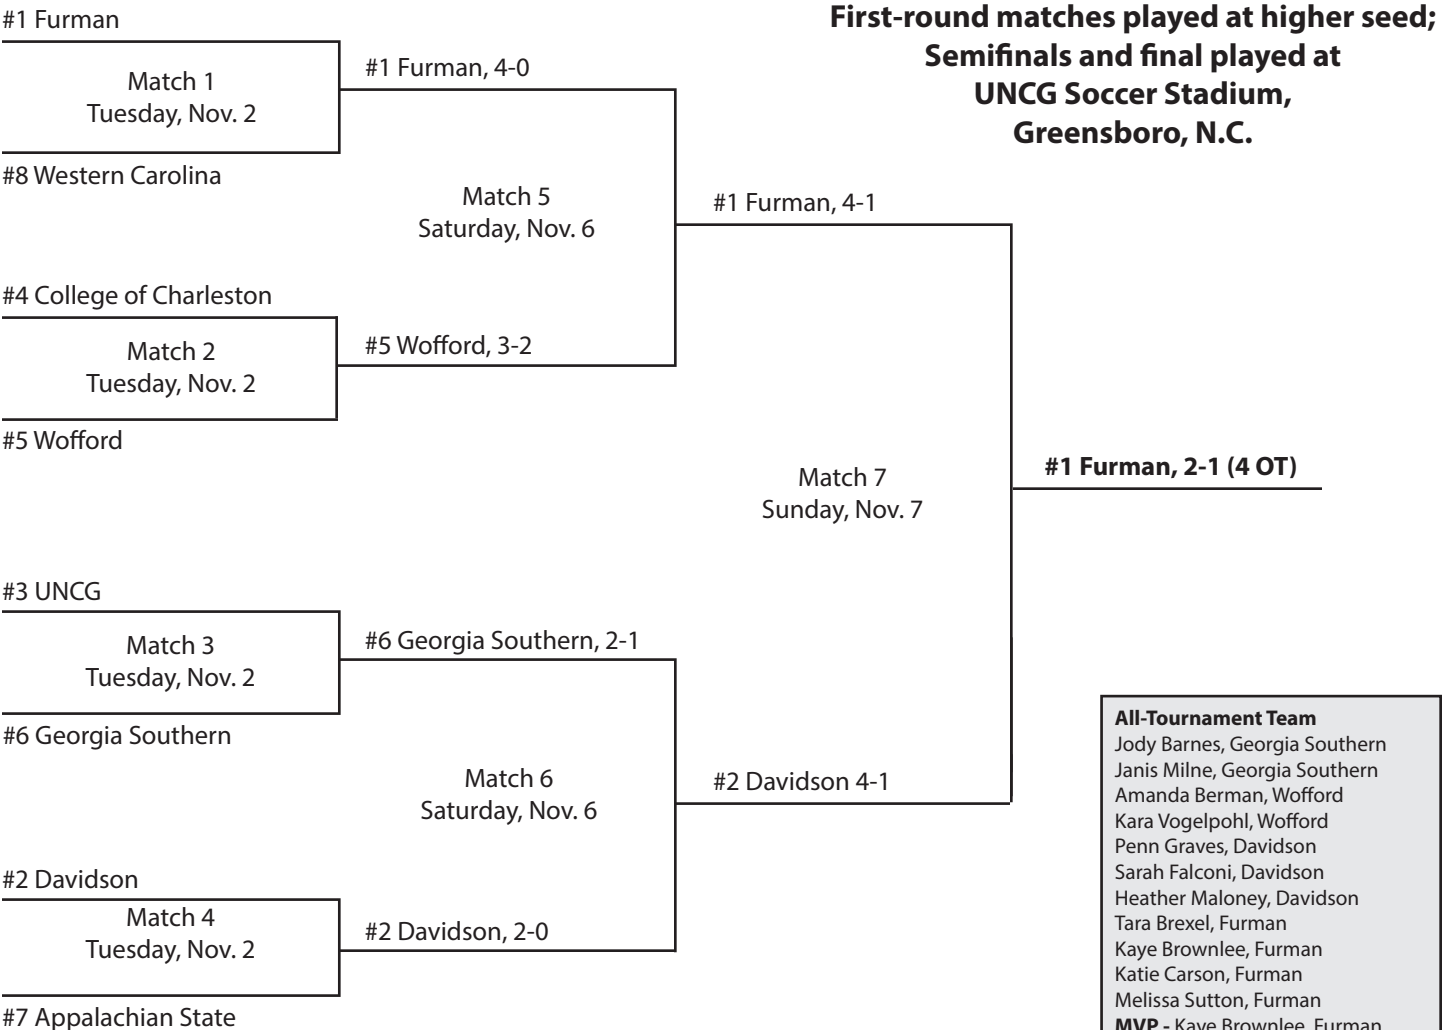

1999 FINAL SUMMARY

STANDINGS	CONFERENCE						OVERALL					
	W	L	T	Pct	GF	GA	W	L	T	Pct	GF	GA
Furman	9	0	0	1.000	33	5	20	3	0	.870	68	18
Davidson	8	1	0	.889	23	4	13	8	2	.609	32	21
UNCG	6	3	0	.667	21	10	8	12	0	.400	28	36
College of Charleston	6	3	0	.667	21	16	11	8	2	.571	55	36
Wofford	5	4	0	.556	18	14	13	9	0	.591	53	36
Georgia Southern	5	4	0	.556	18	18	9	9	1	.500	42	36
Appalachian State	3	6	0	.333	16	20	8	11	1	.425	37	32
Western Carolina	2	7	0	.222	8	24	10	8	1	.553	0	31
Chattanooga	0	8	1	.056	8	31	5	12	2	.316	28	45
ETSU	0	8	1	.056	5	29	3	11	2	.267	16	38

SoCon honors	All-Conference Team	Second Team
Player of the Year Tara Chaisson, Georgia Southern	First Team F Alison Davies, College of Charleston F Ginny Dye, Davidson F Melissa Turner, Furman F Tara Chaisson, Georgia Southern MF Jinelle James, Appalachian State MF Tara Maloney, Davidson MF Kaye Brownlee, Furman D Amy Balsinger, Davidson D Bridgett Giles, Furman D Lauren Killey, Furman GK Winnie Corrigan, Davidson	Second Team F Robin Thirsk, Georgia Southern F Amanda Berman, Wofford F Thea Moen, Wofford MF Katie Carson, Furman MF Sarah Tollick, Furman MF Nardia Moore, Western Carolina D Barrie Benson, College of Charleston D Mary Ellen Schaefer, Davidson D Jennifer Kennedy, UNCG GK Melissa Barnes, Furman GK Kathryn Clewley, UNCG
Coach of the Year Brian Lee, Furman		
Freshman of the Year Amanda Bernard, Georgia Southern		

All-Tournament Team
Jody Barnes, Georgia Southern
Janis Milne, Georgia Southern
Amanda Berman, Wofford
Kara Vogelpohl, Wofford
Penn Graves, Davidson
Sarah Falconi, Davidson
Heather Maloney, Davidson
Tara Brexel, Furman
Kaye Brownlee, Furman
Katie Carson, Furman
Melissa Sutton, Furman
MVP - Kaye Brownlee, Furman