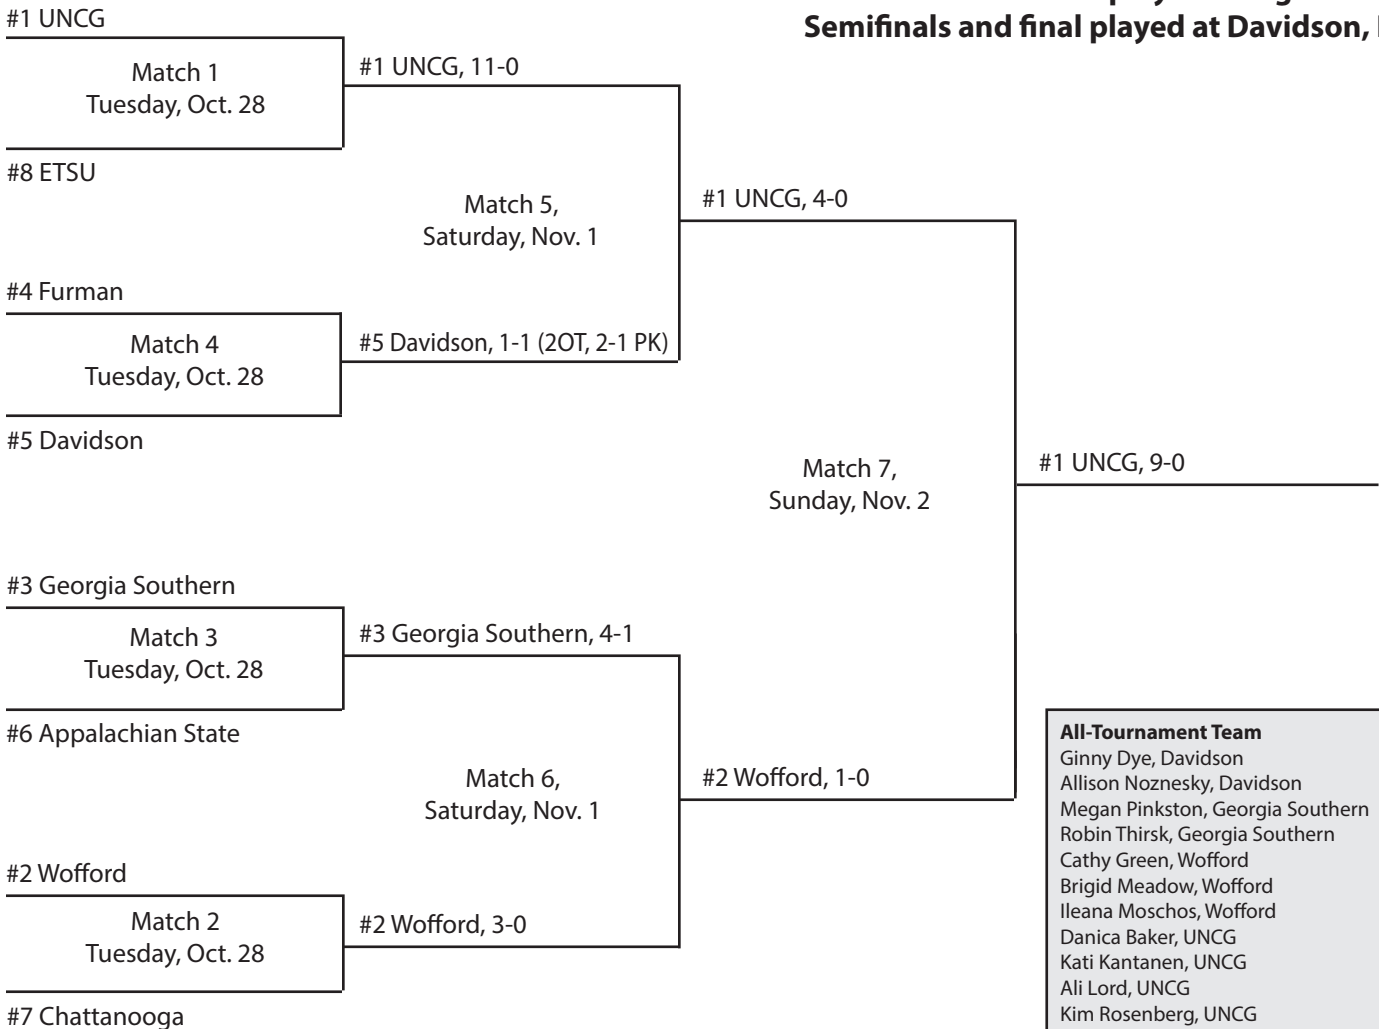

1997 FINAL SUMMARY

STANDINGS	CONFERENCE						OVERALL					
	W	L	T	Pct	GF	GA	W	L	T	Pct	GF	GA
UNCG	7	0	0	1.000	38	4	19	6	0	.760	93	28
Wofford	5	2	0	.714	20	12	12	7	3	.612	43	43
Georgia Southern	4	3	0	.571	18	12	12	7	2	.619	51	27
Furman	4	3	0	.571	15	8	12	6	2	.650	35	20
Davidson	3	3	1	.500	14	7	4	14	3	.262	23	46
Appalachian State	3	3	1	.500	9	15	7	8	2	.471	19	29
Chattanooga	1	6	0	.143	5	29	3	16	1	.175	16	78
ETSU	0	7	0	.000	3	35	2	16	1	.132	9	86

SoCon honors	All-Conference Team	Second Team
Player of the Year Kati Kantanen, UNCG	First Team F Melissa Sutton, Furman F Kati Kantanen, UNCG F Ali Lord, UNCG F Brigid Meadow, Wofford MF Danica Baker, UNCG	F Ashton Robinson, Appalachian State F Ginny Dye, Davidson F Tara Chaisson, Georgia Southern MF Kelly Rennick, Davidson MF Leah Versteegen, Furman
Coach of the Year Jack Poland, UNCG	MF Shannon Carey, UNCG MF Heidi Best, Wofford D Liz Bielefeld, Furman D Raila Maisonlahti, UNCG	MF Robin Thirsk, Georgia Southern D Carey Sheaffer, ETSU D Diana Poore, Furman D Jodi Berto, Georgia Southern
Freshman of the Year Lynsey McLean, UNCG	D Lynsey McLean, UNCG GK Paula Domitrovits, UNCG	GK Jen McNutt, Furman GK Mary Perry, Georgia Southern

**First-round matches played at higher seed;
Semifinals and final played at Davidson, N.C.**

All-Tournament Team
Ginny Dye, Davidson
Allison Noznesky, Davidson
Megan Pinkston, Georgia Southern
Robin Thirsk, Georgia Southern
Cathy Green, Wofford
Brigid Meadow, Wofford
Ileana Moschos, Wofford
Danica Baker, UNCG
Kati Kantanen, UNCG
Ali Lord, UNCG
Kim Rosenberg, UNCG
MVP - Kim Rosenberg, UNCG