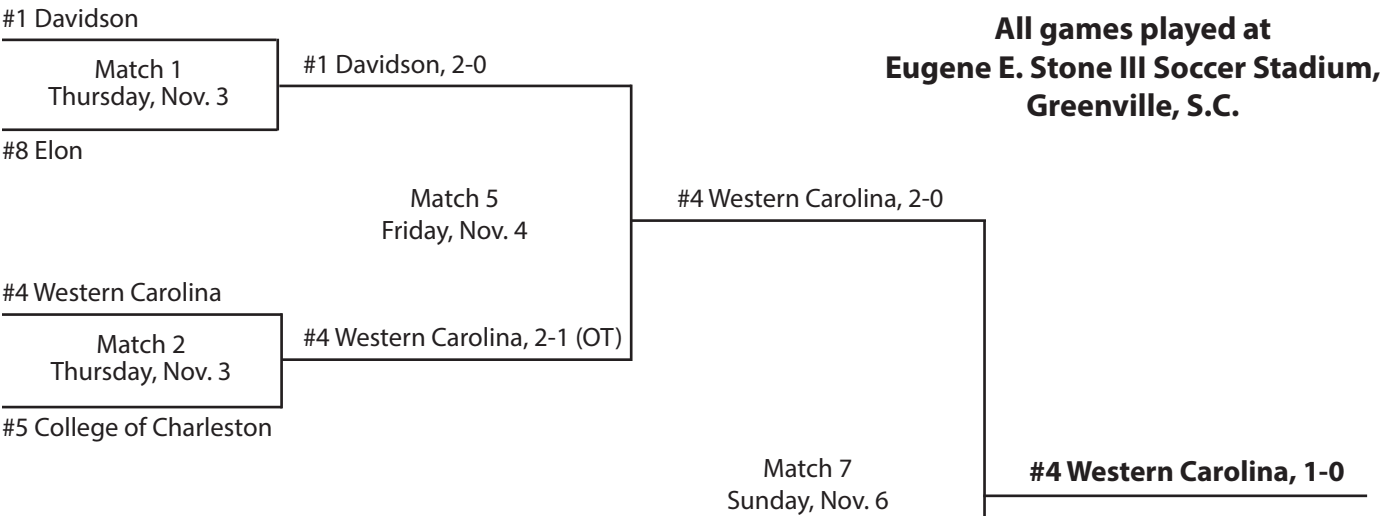

2005 FINAL SUMMARY

STANDINGS	CONFERENCE						OVERALL					
	W	L	T	Pts	GF	GA	W	L	T	Pct	GF	GA
Davidson	9	0	1	28	24	5	14	5	2	.714	38	26
Furman	7	1	2	23	28	7	14	6	2	.682	50	20
UNCG	6	3	1	19	28	11	11	7	1	.605	40	16
Western Carolina	6	4	0	18	12	9	18	6	0	.750	35	18
Coll of Charleston	5	3	2	17	22	11	7	9	2	.444	28	22
Chattanooga	5	5	0	15	12	12	8	11	0	.421	23	33
Wofford	4	4	2	14	7	9	5	12	3	.325	12	26
Elon	3	6	1	10	14	19	5	11	3	.342	25	30
Appalachian State	3	6	1	10	15	16	10	7	1	.583	32	23
Georgia Southern	2	8	0	6	7	26	3	15	1	.184	12	48
The Citadel	0	10	0	0	4	48	2	17	0	.105	10	82

SoCon honors	All-Conference Team	Second Team
Player of the Year Kara Koehn, Davidson	First Team F Kristin Rhyne, College of Charleston F Kara Koehn, Davidson F Andre'a Morrison, Furman F Cara Hammond, UNCG MF Kat Kelley, Furman MF Tara Marker, Furman MF Amy Carnell, UNCG D Amanda Andrews, College of Charleston D Nancy Haskell, Davidson D Shannon Donovan, UNCG GK Andie Hinshaw, Furman	F Casey Cleary, Appalachian State F Whitney Southard, Appalachian State F Deven Beachum, UNCG F Nikki Brannen, Chattanooga MF Nicky Darling, Furman MF Nicollette DeLaine, UNCG MF Elfa Erlingsdottir, Chattanooga D Danielle Jordan, College of Charleston D Melanee Smith, Davidson D Tyson Davis, UNCG D Emily Pierce, Western Carolina GK Alesha Row, Western Carolina
Coach of the Year Greg Ashton, Davidson		
Freshman of the Year Melanee Smith, Davidson		

All-Tournament Team
Chloe King, Davidson
Kara Koehn, Davidson
Dacia Beachum, UNCG
Tyson Davis, UNCG
Nicky Darling, Furman
Andie Hinshaw, Furman
Erin Sanders, Furman
Casey Davis, Western Carolina
Heather Dittmer, Western Carolina
Meghan Reilly, Western Carolina
Arlan Whittle, Western Carolina
MVP - Alesha Row, Western Carolina