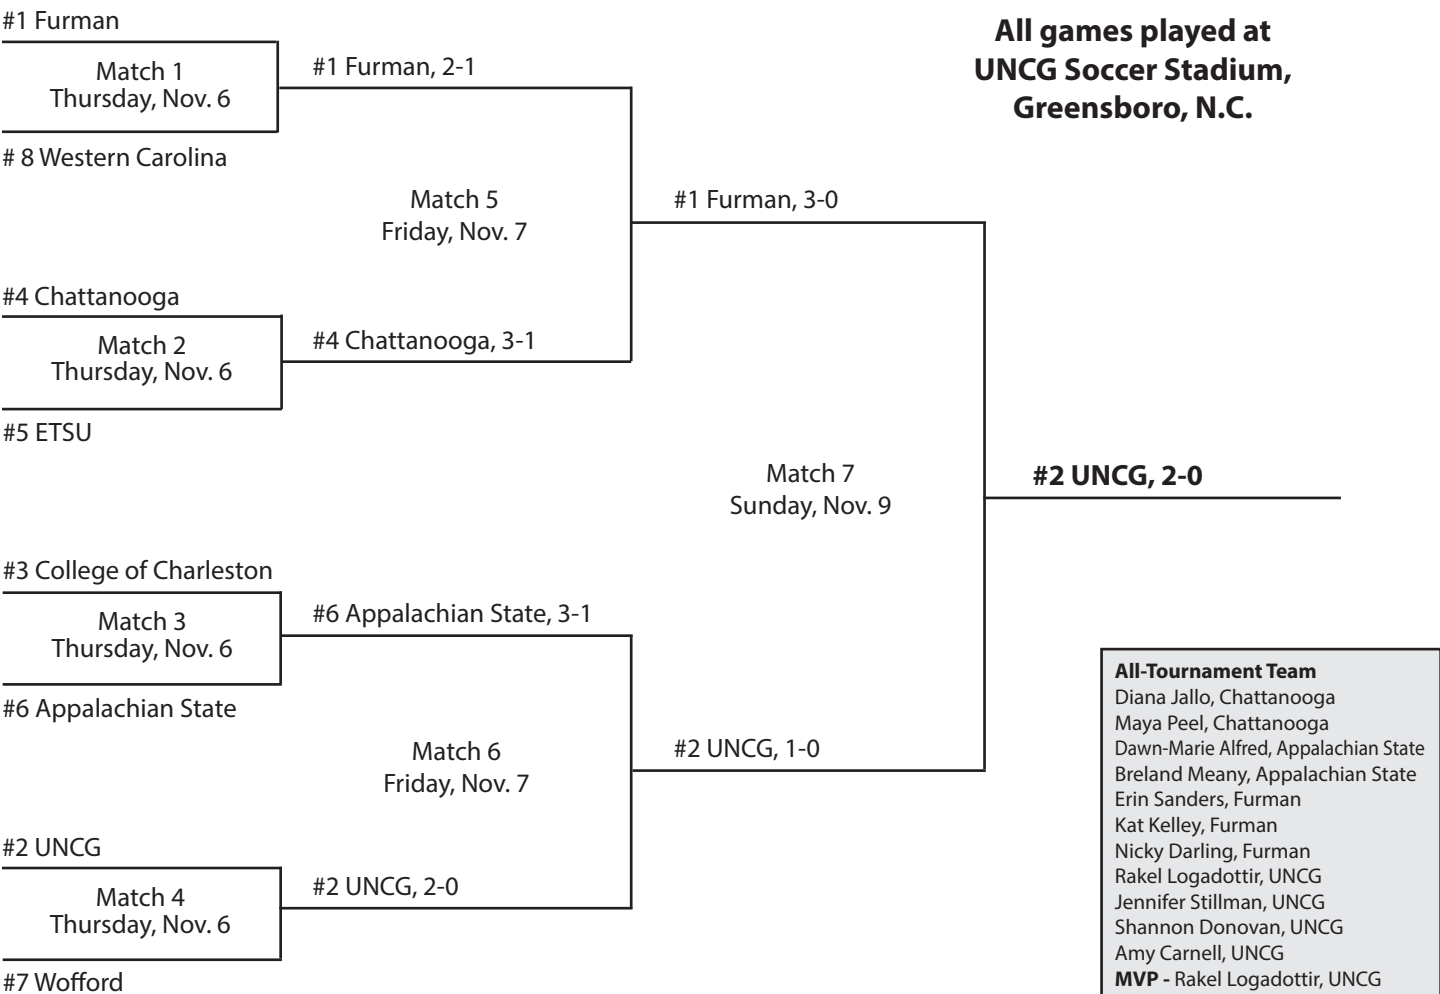

SoCon honors	All-Conference Team	
Player of the Year Andre'a Morrison, Furman	First Team	Second Team
Coach of the Year J.D. Kyzer, Chattanooga	F Emily Turgeon, Furman	F Erin Ashton, ETSU
Freshman of the Year Shannon Donovan, UNCG	F Andre'a Morrison, Furman	F Kristin Rhyne, College of Charleston
	F Diana Jallo, Chattanooga	F Amy Carnell, UNCG
	MF Kat Kelley, Furman	F Brooke Crandall, Chattanooga
	MF Rakel Logadottir, UNCG	MF Jamie Stewart, College of Charleston
	MF Elfa Erlingsdottir, Chattanooga	MF Danielle Petro, Furman
	D Dawn-Marie Alfred, Appalachian State	MF Jaime Cutts, Wofford
	D Kara Koehn, Davidson	D Claire Wigfall, College of Charleston
	D Nicky Darling, Furman	D Christie Nipaver, Georgia Southern
	D April Raymer, Furman	D Cara Hammond, UNCG
	GK Andie Hinshaw, Furman	GK Breland Meany, Appalachian State